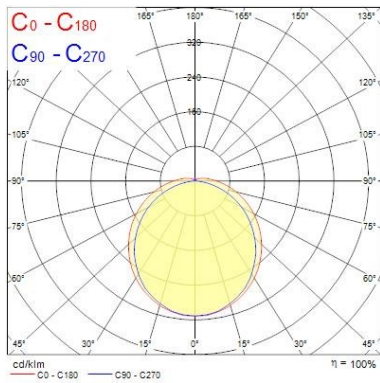

Start Waterproof LED G3 fixed output

START Waterproof Single 1200 Opal IP65 2700lm 840
0049375

Weight (kg)	1.61

Packaging

Single packaging type	Carton
Product EAN number	5410288493756
Packaging single length / height (cm)	137.2
Packaging single width (cm)	8.8
Packaging single depth (cm)	8.4
DUN14 (outer)	05410288493756
Units per outer package	1
Packaging outer length / height (cm)	137.2
Packaging outer width (cm)	8.8
Packaging outer depth (cm)	8.4

Safety data

Dry applications use only	No

PHOTOMETRY

Distance [m]	Cone diameter [m]	Illuminance [lx]
0.5	1.37	E(0°) 3388
	1.78	E(C90) 53.8° 347
		E(C0) 60.7° 157
1.0	2.73	E(0°) 841
	3.56	E(C90) 53.8° 87
		E(C0) 60.7° 49
1.5	4.10	E(0°) 374
	5.35	E(C90) 53.8° 39
		E(C0) 60.7° 22
2.0	5.47	E(0°) 210
	7.13	E(C90) 53.8° 22
		E(C0) 60.7° 12
2.5	6.83	E(0°) 135
	8.91	E(C90) 53.8° 14
		E(C0) 60.7° 8
3.0	8.20	E(0°) 98
	10.69	E(C90) 53.8° 10
		E(C0) 60.7° 5

Distance [m]   Cone diameter [m]   Illuminance [lx]

— C0 - C180 (Half beam angle: 121.4°)
— C90 - C270 (Half beam angle: 107.6°)