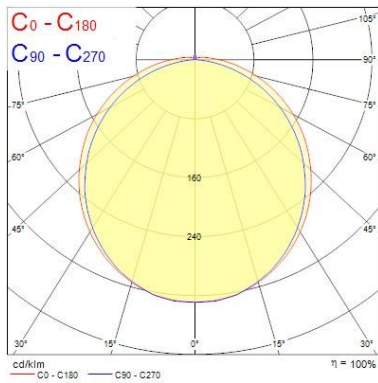

Optical data

Fixture luminous flux (lm)	4800
Luminaire efficacy (lm/W)	127
Colour temperature (K)	4000
Light colour	Neutral White
CRI (Ra)	80
Colour Variation Initial (SDCM)	3
Beam Angle (°)	100
Distribution type	Direct
Photobiological Risk Group	RG0

Physical data

Housing colour	Grey
IP rating	IP65
IK rating	IK08
Diffuser finish	Opal
Diffuser material	Polycarbonate
Nominal Product Length (mm)	1278
Nominal Product Width (mm)	110
Nominal Product Height (mm)	78

Start Waterproof LED G3 fixed output

START Waterproof Twin 1200 Opal IP65 4800lm 840
0049376

Weight (kg)	1.82
-------------	------

Packaging

Single packaging type	Carton
Product EAN number	5410288493763
Packaging single length / height (cm)	137.2
Packaging single width (cm)	11.6
Packaging single depth (cm)	8.4
DUN14 (outer)	05410288493763
Units per outer package	1
Packaging outer length / height (cm)	137.2
Packaging outer width (cm)	11.6
Packaging outer depth (cm)	8.4

Safety data

Dry applications use only	No
---------------------------	----

PHOTOMETRY

Distance [m]	Cone diameter [m]	Beam angle [°]	Beam angle [°]	Beam angle [°]
0.5	1.39 1.62	63.3° 63.3° 63.3°	54.3° 54.3° 58.3°	63.3° 63.3° 63.3°
1.0	2.78 3.24	159.9° 159.9° 159.9°	54.3° 54.3° 58.3°	159.9° 159.9° 159.9°
1.5	4.17 4.86	706° 706° 706°	54.3° 54.3° 58.3°	706° 706° 706°
2.0	5.57 6.48	391° 391° 391°	54.3° 54.3° 58.3°	391° 391° 391°
2.5	6.96 8.10	284° 284° 284°	54.3° 54.3° 58.3°	284° 284° 284°
3.0	8.35 9.71	177° 177° 177°	54.3° 54.3° 58.3°	177° 177° 177°