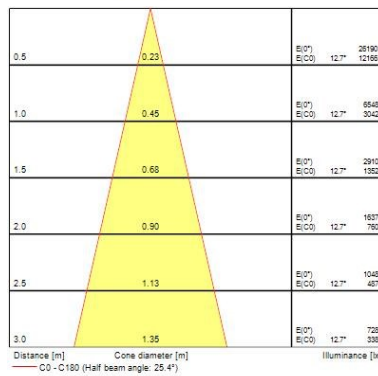

Optimo Large - LED

Optimo Large LED WW LS3 BL
3089947

Packaging single length / height (cm)	19.7
Packaging single width (cm)	20.9
Packaging single depth (cm)	17.0
DUN14 (outer)	08711971899471
Units per outer package	1
Packaging outer length / height (cm)	19.7
Packaging outer width (cm)	20.9
Packaging outer depth (cm)	17.0

PHOTOMETRY