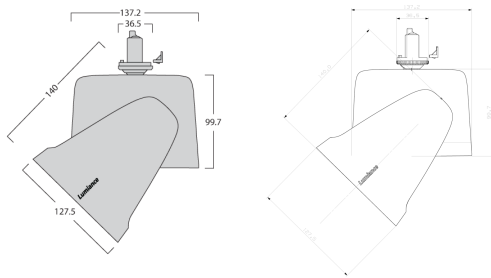

Lifetime data

Average life (Nominal) (h)	50000
----------------------------	-------

Physical data

Vertical Tilt (°)	90
Horizontal rotation (°)	355
Housing colour	Black/Matte black
IP rating	IP20
IK rating	IK02
Weight (kg)	1.272

Packaging

Single packaging type	Carton
Product EAN number	8711971899471

Optimo Large - LED

Optimo Large LED WW LS3 BL
3089947

Packaging single length / height (cm)	19.7
Packaging single width (cm)	20.9
Packaging single depth (cm)	17.0
DUN14 (outer)	08711971899471
Units per outer package	1
Packaging outer length / height (cm)	19.7
Packaging outer width (cm)	20.9
Packaging outer depth (cm)	17.0

PHOTOMETRY

Optimo Large - LED

Optimo Large LED WW LS3 BL
3089947

TECHNICAL DRAWINGS

Optimo Large - LED *Optimo Large LED WW LS3 BL* 3089947

Lumiance 3089947

 This luminaire contains built in LED lamps.

 } LED