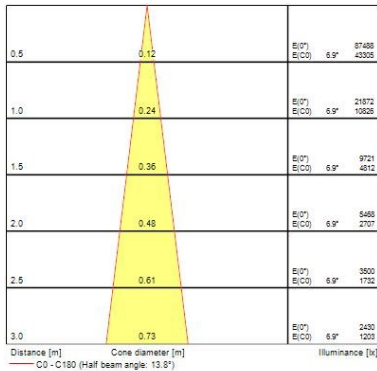

Optimo Large - LED

Optimo Large LED WW LS3 BL
3089947

Packaging single length / height (cm)	19.7
Packaging single width (cm)	20.9
Packaging single depth (cm)	17.0
DUN14 (outer)	08711971899471
Units per outer package	1
Packaging outer length / height (cm)	19.7
Packaging outer width (cm)	20.9
Packaging outer depth (cm)	17.0

PHOTOMETRY