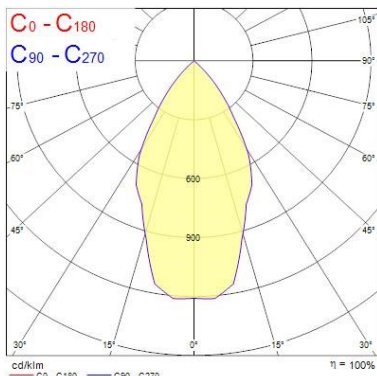

Optimo Large - LED

Optimo Large LED WW LS3 BL
3089947

Packaging single length / height (cm)	19.7
Packaging single width (cm)	20.9
Packaging single depth (cm)	17.0
DUN14 (outer)	08711971899471
Units per outer package	1
Packaging outer length / height (cm)	19.7
Packaging outer width (cm)	20.9
Packaging outer depth (cm)	17.0

PHOTOMETRY