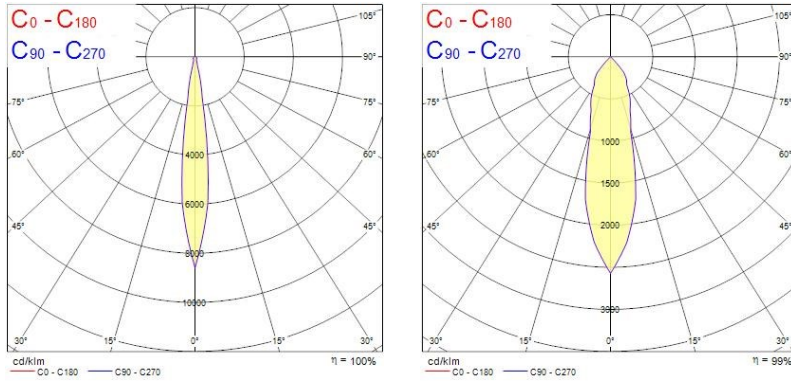

Optimo Large - LED

Optimo Large LED WW LS3 BL
3089947