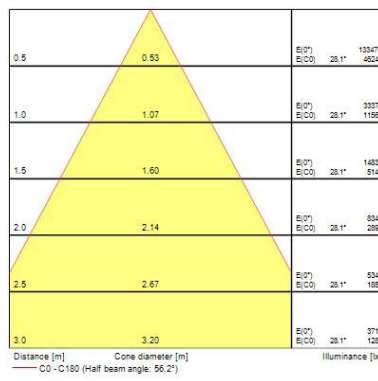

Optimo Large - LED

Optimo Large LED WW LS3 BL
3089947

Packaging single length / height (cm)	19.7
Packaging single width (cm)	20.9
Packaging single depth (cm)	17.0
DUN14 (outer)	08711971899471
Units per outer package	1
Packaging outer length / height (cm)	19.7
Packaging outer width (cm)	20.9
Packaging outer depth (cm)	17.0

PHOTOMETRY