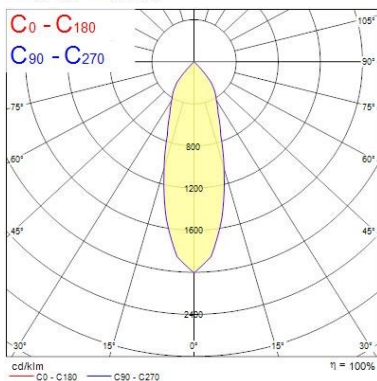

Optimo Large - LED

Optimo Large LED WW LS3 BL
3089947

Packaging single length / height (cm)	19.7
Packaging single width (cm)	20.9
Packaging single depth (cm)	17.0
DUN14 (outer)	08711971899471
Units per outer package	1
Packaging outer length / height (cm)	19.7
Packaging outer width (cm)	20.9
Packaging outer depth (cm)	17.0

PHOTOMETRY