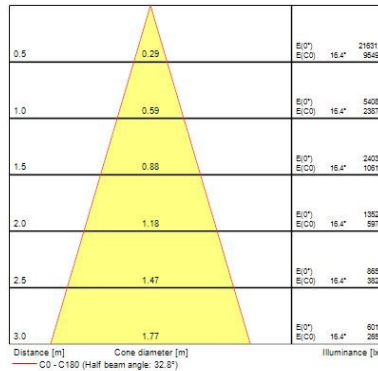

Optimo Large - LED

Optimo Large LED WW LS3 BL
3089947

Packaging single length / height (cm)	19.7
Packaging single width (cm)	20.9
Packaging single depth (cm)	17.0
DUN14 (outer)	08711971899471
Units per outer package	1
Packaging outer length / height (cm)	19.7
Packaging outer width (cm)	20.9
Packaging outer depth (cm)	17.0

PHOTOMETRY