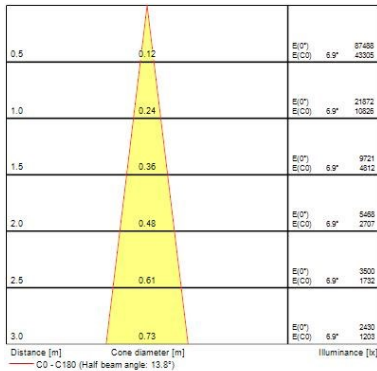

### Optical data

Fixture luminous flux (lm)	2698
Luminaire efficacy (lm/W)	112
Colour temperature (K)	3000
Light colour	Warm White
CRI (Ra)	80
Colour Consistency (SDCM)	3
Adjustable chromaticity	N
Beam Angle (°)	36
Distribution type	Direct
Photobiological Risk Group	RG1

### Physical data

Vertical Tilt (°)	90
Horizontal rotation (°)	355
Housing colour	Black/Silver
IP rating	IP20
IK rating	IK02
Weight (kg)	1.272

## Optimo Large - LED

Optimo Large LED WW LS1 SI  
3089945

Packaging single length / height (cm)	19.7
Packaging single width (cm)	20.9
Packaging single depth (cm)	17.0
DUN14 (outer)	08711971899457
Units per outer package	1
Packaging outer length / height (cm)	19.7
Packaging outer width (cm)	20.9
Packaging outer depth (cm)	17.0

### PHOTOMETRY