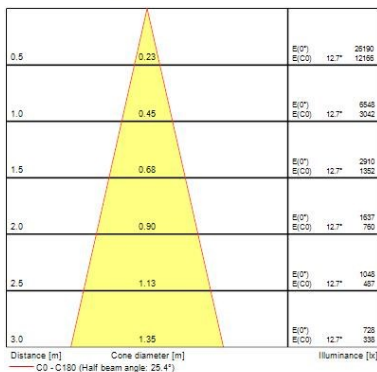

Optimo Large - LED

Optimo Large LED WW LS1 SI
3089945

Packaging single length / height (cm)	19.7
Packaging single width (cm)	20.9
Packaging single depth (cm)	17.0
DUN14 (outer)	08711971899457
Units per outer package	1
Packaging outer length / height (cm)	19.7
Packaging outer width (cm)	20.9
Packaging outer depth (cm)	17.0

PHOTOMETRY