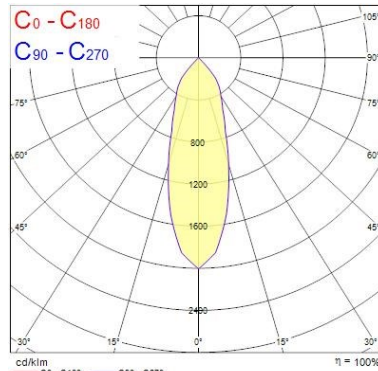

### Optical data

Fixture luminous flux (lm)	2698
Luminaire efficacy (lm/W)	112
Colour temperature (K)	3000
Light colour	Warm White
CRI (Ra)	80
Colour Consistency (SDCM)	3
Adjustable chromaticity	N
Beam Angle (°)	36
Distribution type	Direct
Photobiological Risk Group	RG1

### Physical data

Vertical Tilt (°)	90
Horizontal rotation (°)	355
Housing colour	Black/Silver
IP rating	IP20
IK rating	IK02
Weight (kg)	1.272

### PHOTOMETRY