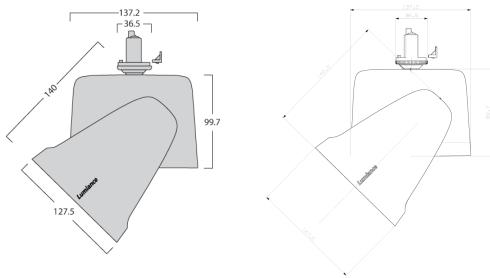

TECHNICAL DRAWINGS