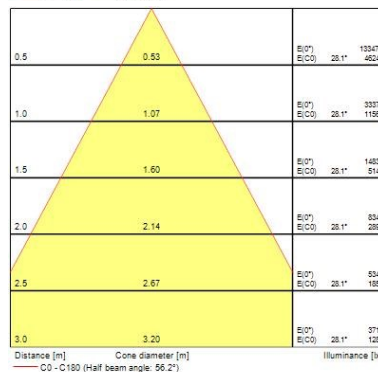

Optimo Large - LED

Optimo Large LED WW LS1 SI
3089945

Packaging single length / height (cm)	19.7
Packaging single width (cm)	20.9
Packaging single depth (cm)	17.0
DUN14 (outer)	08711971899457
Units per outer package	1
Packaging outer length / height (cm)	19.7
Packaging outer width (cm)	20.9
Packaging outer depth (cm)	17.0

PHOTOMETRY