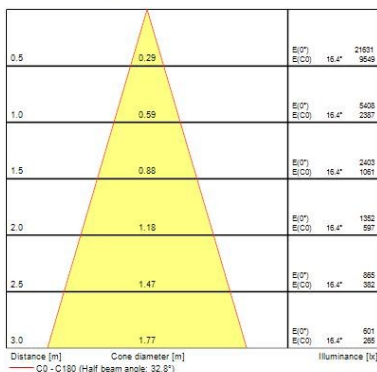

### Optical data

Fixture luminous flux (lm)	2698
Luminaire efficacy (lm/W)	112
Colour temperature (K)	3000
Light colour	Warm White
CRI (Ra)	80
Colour Consistency (SDCM)	3
Adjustable chromaticity	N
Beam Angle (°)	36
Distribution type	Direct
Photobiological Risk Group	RG1

### Physical data

Vertical Tilt (°)	90
Horizontal rotation (°)	355
Housing colour	Black/Silver
IP rating	IP20
IK rating	IK02
Weight (kg)	1.272

## Optimo Large - LED

Optimo Large LED WW LS1 SI  
3089945

Packaging single length / height (cm)	19.7
Packaging single width (cm)	20.9
Packaging single depth (cm)	17.0
DUN14 (outer)	08711971899457
Units per outer package	1
Packaging outer length / height (cm)	19.7
Packaging outer width (cm)	20.9
Packaging outer depth (cm)	17.0

### PHOTOMETRY