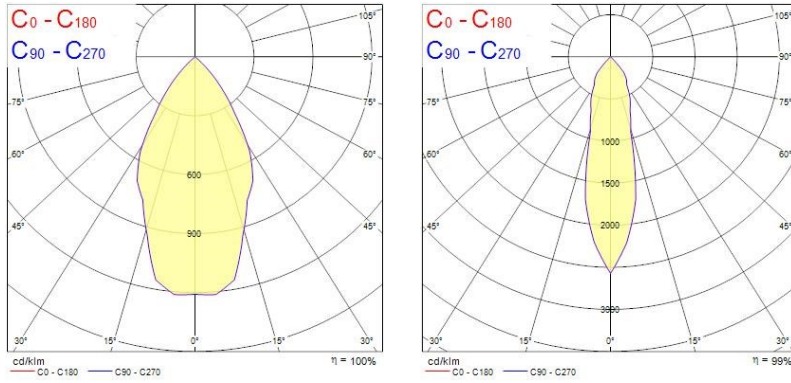

Optimo Large - LED

Optimo Large LED WW LS1 SI
3089945