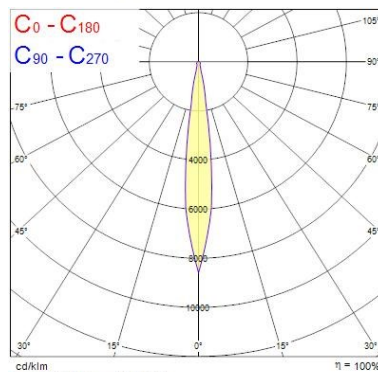

### Optical data

Fixture luminous flux (lm)	2698
Luminaire efficacy (lm/W)	112
Colour temperature (K)	3000
Light colour	Warm White
CRI (Ra)	80
Colour Consistency (SDCM)	3
Adjustable chromaticity	N
Beam Angle (°)	36
Distribution type	Direct
Photobiological Risk Group	RG1

### Physical data

Vertical Tilt (°)	90
Horizontal rotation (°)	355
Housing colour	Black/Silver
IP rating	IP20
IK rating	IK02
Weight (kg)	1.272

### PHOTOMETRY