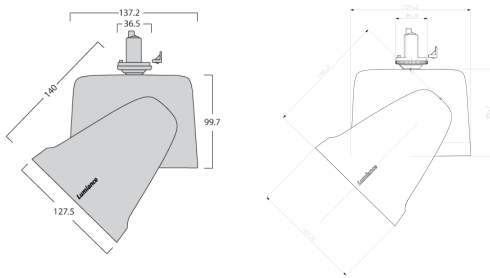

Lifetime data

Average life (Nominal) (h)	50000
----------------------------	-------

Physical data

Vertical Tilt (°)	90
Horizontal rotation (°)	355
Housing colour	Black/Matte black
IP rating	IP20
IK rating	IK02
Weight (kg)	1.272

Packaging

Single packaging type	Carton
Product EAN number	8711971899440

Optimo Large - LED

Optimo Large LED WW LS1 BL
3089944

Packaging single length / height (cm)	19.7
Packaging single width (cm)	20.9
Packaging single depth (cm)	17.0
DUN14 (outer)	08711971899440
Units per outer package	1
Packaging outer length / height (cm)	19.7
Packaging outer width (cm)	20.9
Packaging outer depth (cm)	17.0

PHOTOMETRY

Optimo Large - LED

Optimo Large LED WW LS1 BL
3089944

TECHNICAL DRAWINGS

Optimo Large - LED *Optimo Large LED WW LS1 BL* 3089944

Lumiance 3089944

 This luminaire contains built in LED lamps.

 } LED