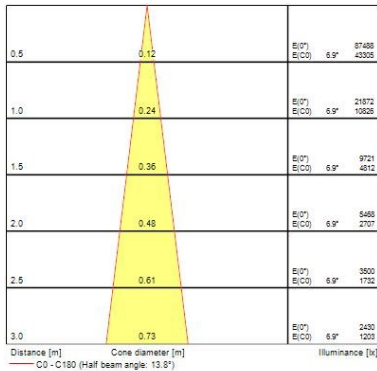

Optimo Large - LED

Optimo Large LED WW LS1 BL
3089944

Packaging single length / height (cm)	19.7
Packaging single width (cm)	20.9
Packaging single depth (cm)	17.0
DUN14 (outer)	08711971899440
Units per outer package	1
Packaging outer length / height (cm)	19.7
Packaging outer width (cm)	20.9
Packaging outer depth (cm)	17.0

PHOTOMETRY