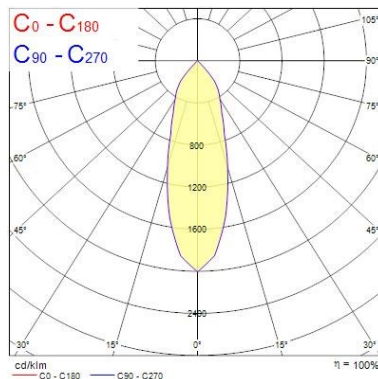

Optimo Large - LED

Optimo Large LED WW LS1 BL
3089944

Packaging single length / height (cm)	19.7
Packaging single width (cm)	20.9
Packaging single depth (cm)	17.0
DUN14 (outer)	08711971899440
Units per outer package	1
Packaging outer length / height (cm)	19.7
Packaging outer width (cm)	20.9
Packaging outer depth (cm)	17.0

PHOTOMETRY