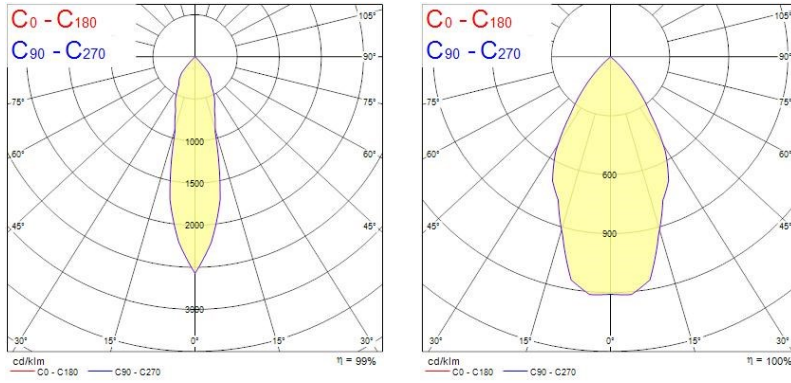

Optimo Large - LED

Optimo Large LED WW LS1 BL
3089944