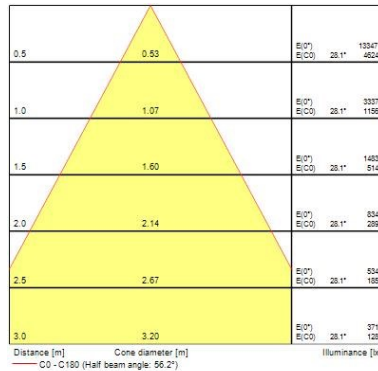

Optimo Large - LED

Optimo Large LED WW LS1 BL
3089944

Packaging single length / height (cm)	19.7
Packaging single width (cm)	20.9
Packaging single depth (cm)	17.0
DUN14 (outer)	08711971899440
Units per outer package	1
Packaging outer length / height (cm)	19.7
Packaging outer width (cm)	20.9
Packaging outer depth (cm)	17.0

PHOTOMETRY