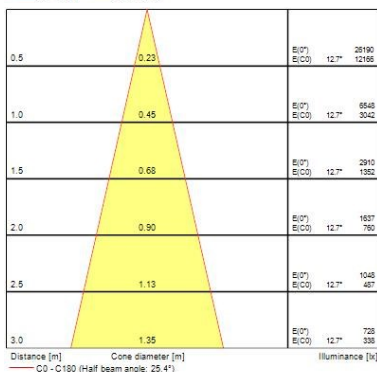

Optimo Large - LED

Optimo Large LED WW LS1 BL
3089944

Packaging single length / height (cm)	19.7
Packaging single width (cm)	20.9
Packaging single depth (cm)	17.0
DUN14 (outer)	08711971899440
Units per outer package	1
Packaging outer length / height (cm)	19.7
Packaging outer width (cm)	20.9
Packaging outer depth (cm)	17.0

PHOTOMETRY