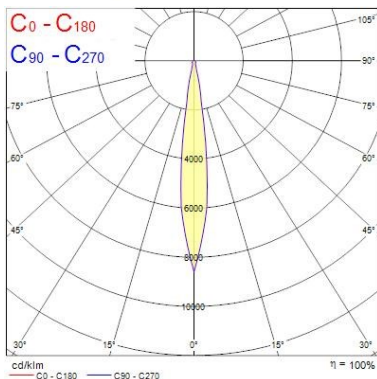

Optimo Large - LED

Optimo Large LED WW LS1 BL
3089944

Packaging single length / height (cm)	19.7
Packaging single width (cm)	20.9
Packaging single depth (cm)	17.0
DUN14 (outer)	08711971899440
Units per outer package	1
Packaging outer length / height (cm)	19.7
Packaging outer width (cm)	20.9
Packaging outer depth (cm)	17.0

PHOTOMETRY