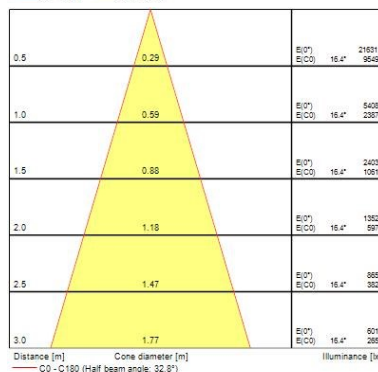

Optimo Large - LED

Optimo Large LED WW LS1 BL
3089944

Packaging single length / height (cm)	19.7
Packaging single width (cm)	20.9
Packaging single depth (cm)	17.0
DUN14 (outer)	08711971899440
Units per outer package	1
Packaging outer length / height (cm)	19.7
Packaging outer width (cm)	20.9
Packaging outer depth (cm)	17.0

PHOTOMETRY