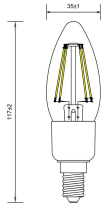

ToLEDo Retro Candle Dimmable

ToLEDo RT CAND CL DIM 470LM E14 SL
0027292

Packaging single depth (cm)	4.2
DUN14 (inner)	25410288272928
Units per inner package	6
Packaging inner length / height (cm)	13.3
Packaging inner width (cm)	9.3
Packaging inner depth (cm)	14.1
DUN14 (outer)	15410288272921
Units per outer package	60
Packaging outer length / height (cm)	49.0
Packaging outer width (cm)	29.5
Packaging outer depth (cm)	17.2

Safety data

Breakage cleaning instructions	Not applicable
Special purpose lamp	No
Intended purpose	No
Suitable for household illumination	Yes
Safety message	Not Suitable for totally enclosed fixtures

TECHNICAL DRAWINGS