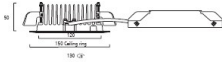

Ascent 50 Round - 12 LED Standard Output

ASCENT 50 RND SO DALI 3K
2052664

Optical data

Colour temperature (K)	3000
CRI (Ra)	85
Adjustable chromaticity	N
Distribution type	Direct symmetrical
Photobiological Risk Group	-

Electrical data

Total power consumption (W)	21
Mains voltage (V)	230V~
Electrical protection	Class I
Control gear mounting	Integral
Transformer required	Yes
Glow Wire Test (°C)	960
Nominal Frequency (Hz)	50/60Hz

Lifetime data

Lumen maintenance - L70 B50	50000

Physical data

Housing colour	Aluminium
IP rating	IP23
IK rating	IK02
Nominal Product Width (mm)	130
Nominal Product Height (mm)	50
Max. Lamp Diameter (mm) - D	150
Weight (kg)	0.75
Recessed Depth (mm)	50

Packaging

Single packaging type	Carton
Product EAN number	5025768526642
Packaging single length / height (cm)	17.5
Packaging single width (cm)	15.0
Packaging single depth (cm)	17.5
DUN14 (outer)	05025768526642
Units per outer package	1
Packaging outer length / height (cm)	17.5
Packaging outer width (cm)	15.0
Packaging outer depth (cm)	17.5

TECHNICAL DRAWINGS

Ascent 50 Round - 12 LED Standard Output *ASCENT 50 RND SO DALI 3K* 2052664

Concord 2052664

This luminaire contains built in LED lamps.

The lamps cannot be changed in the luminaire.

874/2012