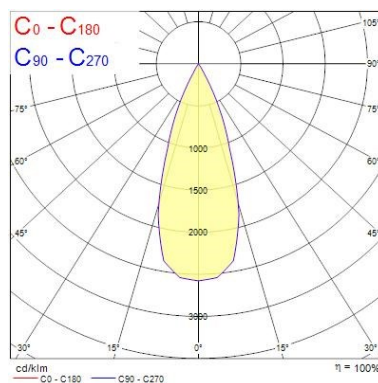

Beacon LED Accent

BEACON ACCENT 97CRI 4K MEDIUM BEAM L3 ON-BOARD DIM BLACK
2059564

Lumen maintenance - L90 B10	33000
Average life (Nominal) (h)	50000

Physical data

Vertical Tilt (°)	90
Horizontal rotation (°)	355
Housing colour	Black
IP rating	IP20
IK rating	IK02
Reflector finish	Aluminium Reflector
Nominal Product Width (mm)	130
Nominal Product Height (mm)	190
Nominal Product Diameter (mm)	80
Weight (kg)	0.7

Packaging

Single packaging type	Carton
Product EAN number	5025768595648
Packaging single length / height (cm)	16.0
Packaging single width (cm)	17.6
Packaging single depth (cm)	18.2
DUN14 (outer)	05025768595648
Units per outer package	1
Packaging outer length / height (cm)	16.0
Packaging outer width (cm)	17.6
Packaging outer depth (cm)	18.2

PHOTOMETRY

TECHNICAL DRAWINGS