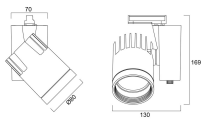

TECHNICAL DRAWINGS