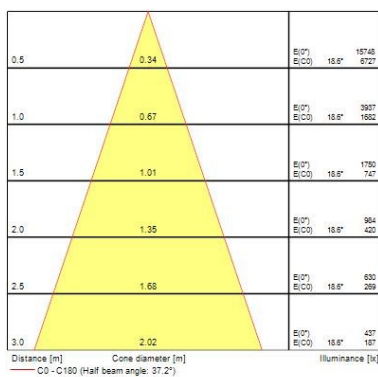

Beacon LED Accent

BEACON ACCENT 97CRI 4K MEDIUM BEAM L3 ON-BOARD DIM BLACK
2059564

Lumen maintenance - L90 B10	33000
Average life (Nominal) (h)	50000

Physical data

Vertical Tilt (°)	90
Horizontal rotation (°)	355
Housing colour	Black
IP rating	IP20
IK rating	IK02
Reflector finish	Aluminium Reflector
Nominal Product Width (mm)	130
Nominal Product Height (mm)	190
Nominal Product Diameter (mm)	80
Weight (kg)	0.7

Packaging

Single packaging type	Carton
Product EAN number	5025768595648
Packaging single length / height (cm)	16.0
Packaging single width (cm)	17.6
Packaging single depth (cm)	18.2
DUN14 (outer)	05025768595648
Units per outer package	1
Packaging outer length / height (cm)	16.0
Packaging outer width (cm)	17.6
Packaging outer depth (cm)	18.2

PHOTOMETRY

TECHNICAL DRAWINGS