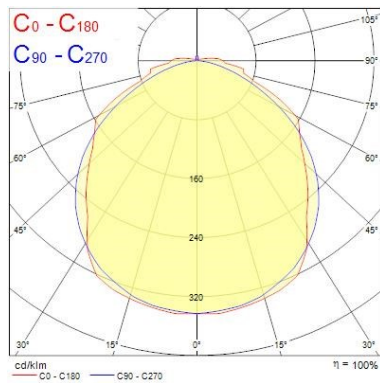

### Optical data

Fixture luminous flux (lm)	4800
Luminaire efficacy (lm/W)	155
Colour temperature (K)	4000
Light colour	Neutral White
CRI (Ra)	80
Colour Variation Initial (SDCM)	3
Beam Angle (°)	100
Distribution type	Direct
Photobiological Risk Group	RG0

### Physical data

Housing colour	Grey
IP rating	IP65
IK rating	IK08
Diffuser finish	Clear
Diffuser material	Polycarbonate
Nominal Product Length (mm)	1578
Nominal Product Width (mm)	84
Nominal Product Height (mm)	75
Weight (kg)	2.14

## PHOTOMETRY

Distance [m]	Cone diameter [m]	E <sub>0</sub> [lx]	E <sub>10%</sub> [lx]	E <sub>50%</sub> [lx]	E <sub>90%</sub> [lx]
0.5	1.41 1.38	6530	54.8°	541	867
1.0	2.81 2.76	1648	54.8°	192	187
1.5	4.22 4.14	733	54.8°	71	74
2.0	5.63 5.53	412	54.8°	40	42
2.5	7.04 6.91	254	54.8°	28	27
3.0	8.44 8.29	183	54.8°	19	19