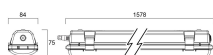

TECHNICAL DRAWINGS