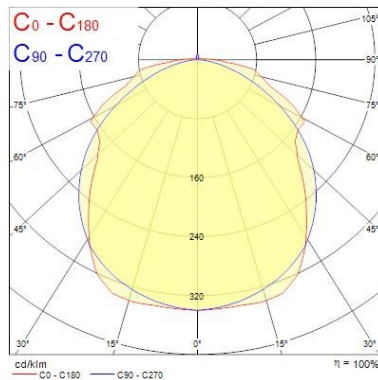

Sylproof Superia LED G3 Quick connector SYLPROOF SUPERIA LED G3 1200mm Single 4K QC DALI 0048742

Lumen maintenance - L80 B10	60000
Lumen maintenance - L90 B50	60000
Average life (Nominal) (h)	50000

Physical data

Housing colour	Grey
IP rating	IP65
IK rating	IK08
Diffuser finish	Clear
Diffuser material	Polycarbonate
Nominal Product Length (mm)	1278
Nominal Product Width (mm)	84
Nominal Product Height (mm)	75
Weight (kg)	1.72

Packaging

Single packaging type	Carton
Product EAN number	5410288487427
Packaging single length / height (cm)	137.2
Packaging single width (cm)	8.8
Packaging single depth (cm)	8.4
DUN14 (outer)	05410288487427
Units per outer package	1
Packaging outer length / height (cm)	137.2
Packaging outer width (cm)	8.8
Packaging outer depth (cm)	8.4

Safety data

Dry applications use only	No

PHOTOMETRY

TECHNICAL DRAWINGS