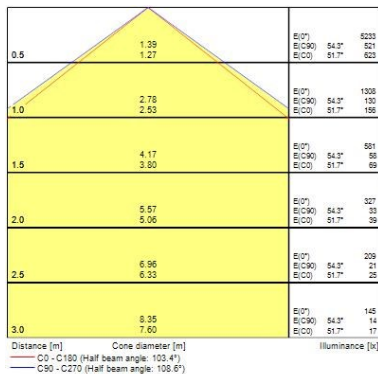

Sylproof Superia LED G3 Quick connector SYLPROOF SUPERIA LED G3 1200mm Single 4K QC DALI 0048742

Lumen maintenance - L80 B10	60000
Lumen maintenance - L90 B50	60000
Average life (Nominal) (h)	50000

Physical data

Housing colour	Grey
IP rating	IP65
IK rating	IK08
Diffuser finish	Clear
Diffuser material	Polycarbonate
Nominal Product Length (mm)	1278
Nominal Product Width (mm)	84
Nominal Product Height (mm)	75
Weight (kg)	1.72

Packaging

Single packaging type	Carton
Product EAN number	5410288487427
Packaging single length / height (cm)	137.2
Packaging single width (cm)	8.8
Packaging single depth (cm)	8.4
DUN14 (outer)	05410288487427
Units per outer package	1
Packaging outer length / height (cm)	137.2
Packaging outer width (cm)	8.8
Packaging outer depth (cm)	8.4

Safety data

Dry applications use only	No

PHOTOMETRY

TECHNICAL DRAWINGS