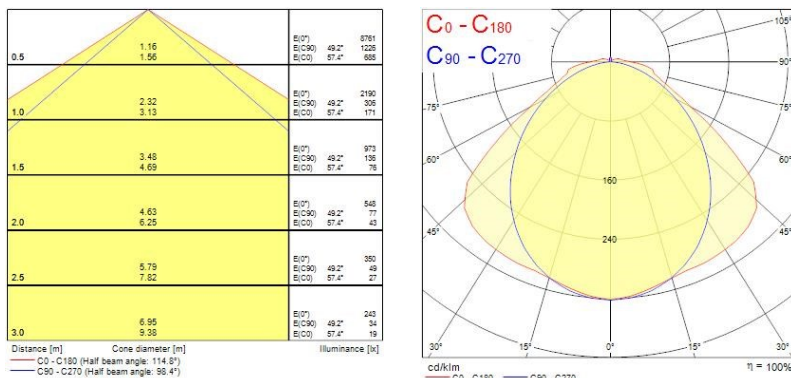

Sylproof Superia LED G3 MW

SYLPROOF SUPERIA LED G3 1500mm Twin 4K MW
0048715

Lumen maintenance - L90 B50	60000
Average life (Nominal) (h)	50000

Physical data

Housing colour	Grey
IP rating	IP65
IK rating	IK08
Diffuser finish	Clear
Diffuser material	Polycarbonate
Nominal Product Length (mm)	1578
Nominal Product Width (mm)	110
Nominal Product Height (mm)	78
Weight (kg)	2.4

Packaging

Single packaging type	Carton
Product EAN number	5410288487151
Packaging single length / height (cm)	167.2
Packaging single width (cm)	11.6
Packaging single depth (cm)	8.4
DUN14 (outer)	05410288487151
Units per outer package	1
Packaging outer length / height (cm)	167.2
Packaging outer width (cm)	11.6
Packaging outer depth (cm)	8.4

Safety data

Dry applications use only	No

PHOTOMETRY

TECHNICAL DRAWINGS