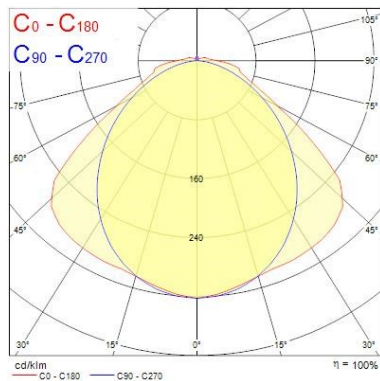

Optical data

Fixture luminous flux (lm)	6800
Luminaire efficacy (lm/W)	145
Colour temperature (K)	4000
Light colour	Neutral White
CRI (Ra)	80
Colour Variation Initial (SDCM)	3
Beam Angle (°)	100
Distribution type	Direct
Photobiological Risk Group	RG1

Physical data

Housing colour	Grey
IP rating	IP65
IK rating	IK08
Diffuser finish	Clear
Diffuser material	Polycarbonate
Nominal Product Length (mm)	1578
Nominal Product Width (mm)	110
Nominal Product Height (mm)	78
Weight (kg)	2.4

Safety data

Dry applications use only	No
---------------------------	----

PHOTOMETRY

Distance [m]	Cone diameter [m]	E _{0°} [lx]	E _{1/2°} [lx]	E _{30°} [lx]
0.5	1.16 1.56	8781	1208	888
1.0	2.32 3.13	2190	356	171
1.5	3.48 4.69	970	136	76
2.0	4.63 6.25	562	77	43
2.5	5.79 7.92	350	49	27
3.0	6.95 9.38	243	34	19