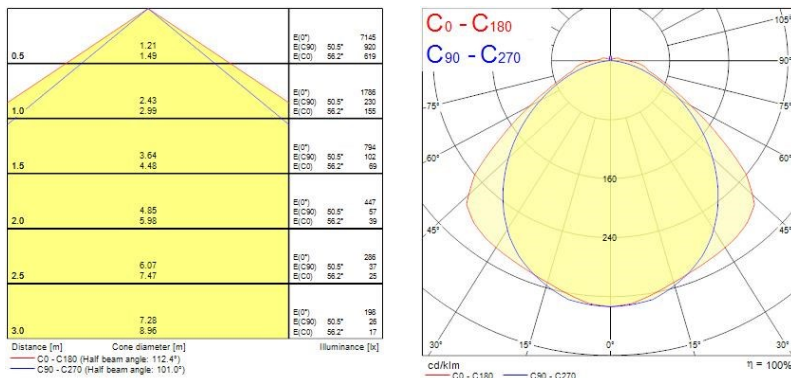

Sylproof Superia LED G3 fixed output SYLPROOF SUPERIA LED G3 1200mm Twin 4K 0048694

Physical data

Housing colour	Grey
IP rating	IP65
IK rating	IK08
Diffuser finish	Clear
Diffuser material	Polycarbonate
Nominal Product Length (mm)	1278
Nominal Product Width (mm)	110
Nominal Product Height (mm)	78
Weight (kg)	1.81

Packaging

Single packaging type	Carton
Product EAN number	5410288486949
Packaging single length / height (cm)	137.2
Packaging single width (cm)	11.6
Packaging single depth (cm)	8.4
DUN14 (outer)	05410288486949
Units per outer package	1
Packaging outer length / height (cm)	137.2
Packaging outer width (cm)	11.6
Packaging outer depth (cm)	8.4

Safety data

Dry applications use only	No

PHOTOMETRY

TECHNICAL DRAWINGS