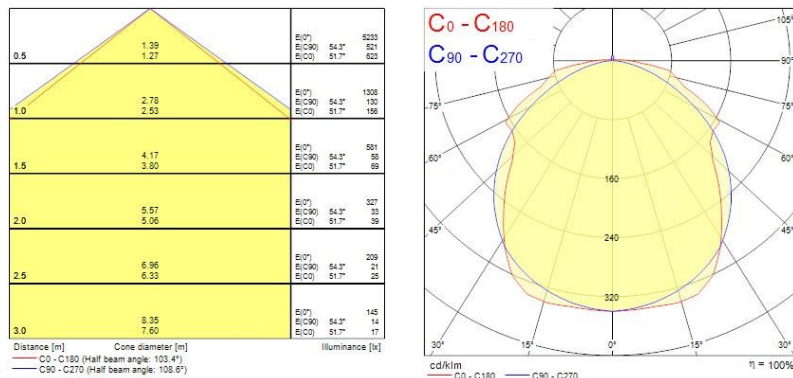

Sylproof Superia LED G3 fixed output SYLPROOF SUPERIA LED G3 1200mm Single 4K 0048693

Physical data

Housing colour	Grey
IP rating	IP65
IK rating	IK08
Diffuser finish	Clear
Diffuser material	Polycarbonate
Nominal Product Length (mm)	1278
Nominal Product Width (mm)	84
Nominal Product Height (mm)	75
Weight (kg)	1.62

Packaging

Single packaging type	Carton
Product EAN number	5410288486932
Packaging single length / height (cm)	137.2
Packaging single width (cm)	8.8
Packaging single depth (cm)	8.4
DUN14 (outer)	05410288486932
Units per outer package	1
Packaging outer length / height (cm)	137.2
Packaging outer width (cm)	8.8
Packaging outer depth (cm)	8.4

Safety data

Dry applications use only	No

PHOTOMETRY

TECHNICAL DRAWINGS