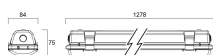

TECHNICAL DRAWINGS