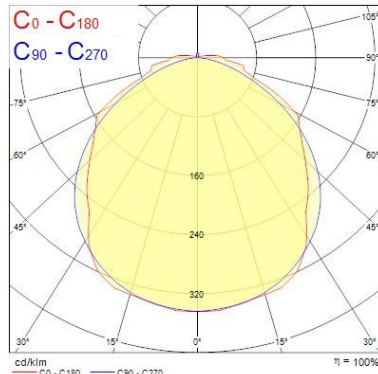

Sylproof Superia LED G3 DALI

SYLPROOF SUPERIA LED G3 1500mm Single 4K DALI E3
0048727

Diffuser finish	Clear
Diffuser material	Polycarbonate
Nominal Product Length (mm)	1578
Nominal Product Width (mm)	84
Nominal Product Height (mm)	75
Weight (kg)	2.4

Packaging

Single packaging type	Carton
Product EAN number	5410288487274
Packaging single length / height (cm)	167.2
Packaging single width (cm)	8.8
Packaging single depth (cm)	8.4
DUN14 (outer)	05410288487274
Units per outer package	1
Packaging outer length / height (cm)	167.2
Packaging outer width (cm)	8.8
Packaging outer depth (cm)	8.4

Safety data

Dry applications use only	No

PHOTOMETRY