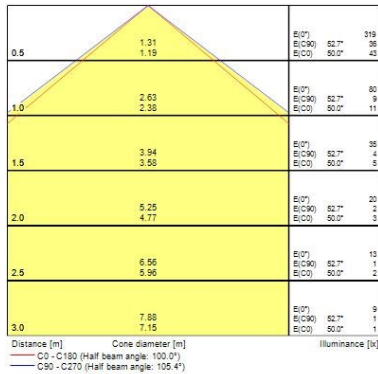

Sylproof Superia LED G3 DALI

SYLPROOF SUPERIA LED G3 1500mm Single 4K DALI E3
0048727

Diffuser finish	Clear
Diffuser material	Polycarbonate
Nominal Product Length (mm)	1578
Nominal Product Width (mm)	84
Nominal Product Height (mm)	75
Weight (kg)	2.4

Packaging

Single packaging type	Carton
Product EAN number	5410288487274
Packaging single length / height (cm)	167.2
Packaging single width (cm)	8.8
Packaging single depth (cm)	8.4
DUN14 (outer)	05410288487274
Units per outer package	1
Packaging outer length / height (cm)	167.2
Packaging outer width (cm)	8.8
Packaging outer depth (cm)	8.4

Safety data

Dry applications use only	No

PHOTOMETRY