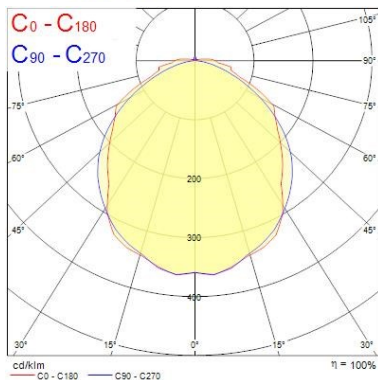

Sylproof Superia LED G3 DALI

SYLPROOF SUPERIA LED G3 1500mm Single 4K DALI E3
0048727

Diffuser finish	Clear
Diffuser material	Polycarbonate
Nominal Product Length (mm)	1578
Nominal Product Width (mm)	84
Nominal Product Height (mm)	75
Weight (kg)	2.4

Packaging

Single packaging type	Carton
Product EAN number	5410288487274
Packaging single length / height (cm)	167.2
Packaging single width (cm)	8.8
Packaging single depth (cm)	8.4
DUN14 (outer)	05410288487274
Units per outer package	1
Packaging outer length / height (cm)	167.2
Packaging outer width (cm)	8.8
Packaging outer depth (cm)	8.4

Safety data

Dry applications use only	No

PHOTOMETRY