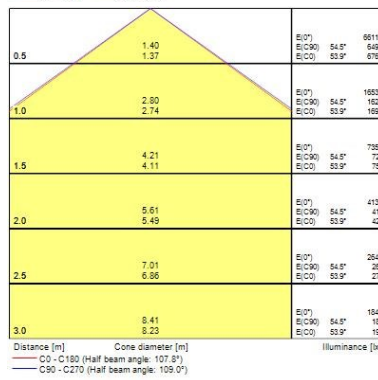

Sylproof Superia LED G3 DALI

SYLPROOF SUPERIA LED G3 1500mm Single 4K DALI E3
0048727

Diffuser finish	Clear
Diffuser material	Polycarbonate
Nominal Product Length (mm)	1578
Nominal Product Width (mm)	84
Nominal Product Height (mm)	75
Weight (kg)	2.4

Packaging

Single packaging type	Carton
Product EAN number	5410288487274
Packaging single length / height (cm)	167.2
Packaging single width (cm)	8.8
Packaging single depth (cm)	8.4
DUN14 (outer)	05410288487274
Units per outer package	1
Packaging outer length / height (cm)	167.2
Packaging outer width (cm)	8.8
Packaging outer depth (cm)	8.4

Safety data

Dry applications use only	No

PHOTOMETRY