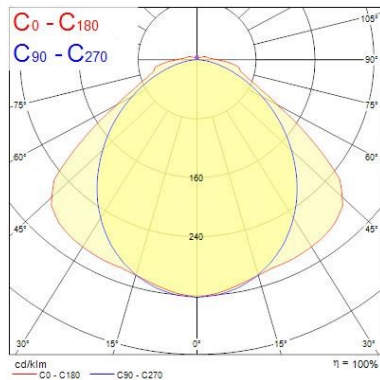

Sylproof Superia LED G3 DALI

SYLPROOF SUPERIA LED G3 1500mm Twin 4K DALI
0048717

Lumen maintenance - L80 B10	60000
Lumen maintenance - L90 B50	60000
Average life (Nominal) (h)	50000

Physical data

Housing colour	Grey
IP rating	IP65
IK rating	IK08
Diffuser finish	Clear
Diffuser material	Polycarbonate
Nominal Product Length (mm)	1578
Nominal Product Width (mm)	110
Nominal Product Height (mm)	78
Weight (kg)	2.44

Packaging

Single packaging type	Carton
Product EAN number	5410288487175
Packaging single length / height (cm)	167.2
Packaging single width (cm)	11.6
Packaging single depth (cm)	8.4
DUN14 (outer)	05410288487175
Units per outer package	1
Packaging outer length / height (cm)	167.2
Packaging outer width (cm)	11.6
Packaging outer depth (cm)	8.4

Safety data

Dry applications use only	No

PHOTOMETRY

Distance [m]	Cone diameter [m]	E₀ [lx]	E_{10%} [lx]	E_{50%} [lx]
0.5	1.16 1.58	8781	1238	585
1.0	2.32 3.13	2190	336	171
1.5	3.48 4.69	973	138	76
2.0	4.63 6.25	546	77	43
2.5	5.79 7.62	380	49	27
3.0	6.95 9.38	243	34	19

Distance [m]   Cone diameter [m]   Illuminance [lx]
C0 - C180 (Half beam angle: 114.3°)
C90 - C270 (Half beam angle: 98.4°)

TECHNICAL DRAWINGS