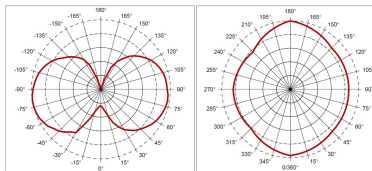

ToLEDo Retro G120

ToLEDo RT G120 V3 CL 1531LM 827 E27 SL

0027149

Safety data

Breakage cleaning instructions	Not applicable
Special purpose lamp	No
Dry applications use only	Yes
Suitable for household illumination	Yes
Safety message	Not Suitable for totally enclosed fixtures

PHOTOMETRY