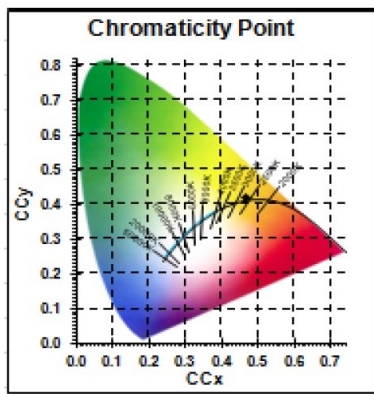

ToLEDo Retro G120

ToLEDo RT G120 V3 CL 1531LM 827 E27 SL

0027149

Safety data

Breakage cleaning instructions	Not applicable
Special purpose lamp	No
Dry applications use only	Yes
Suitable for household illumination	Yes
Safety message	Not Suitable for totally enclosed fixtures

PHOTOMETRY

TECHNICAL DRAWINGS