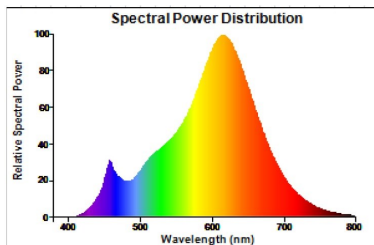

ToLEDo Retro G120

ToLEDo RT G120 V3 CL 1531LM 827 E27 SL

0027149

Safety data

Breakage cleaning instructions	Not applicable
Special purpose lamp	No
Dry applications use only	Yes
Suitable for household illumination	Yes
Safety message	Not Suitable for totally enclosed fixtures

PHOTOMETRY

TECHNICAL DRAWINGS