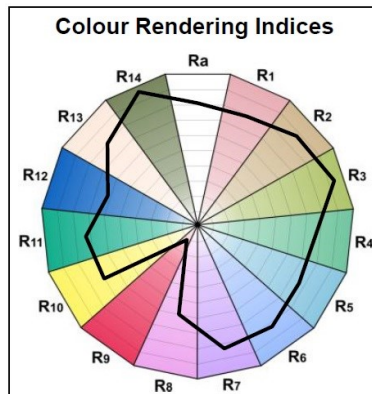

ToLEDo Retro G120

ToLEDo RT G120 V3 CL 1531LM 827 E27 SL

0027149

Safety data

Breakage cleaning instructions	Not applicable
Special purpose lamp	No
Dry applications use only	Yes
Suitable for household illumination	Yes
Safety message	Not Suitable for totally enclosed fixtures

PHOTOMETRY

TECHNICAL DRAWINGS