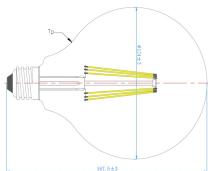

TECHNICAL DRAWINGS