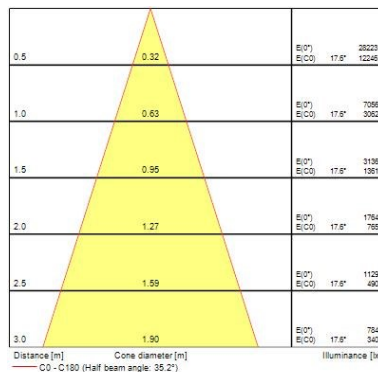

Start Track Spot Integral

START Track Spot Integral 2700lm 930 MB WB BLK
0005425

Lumen maintenance - L80 B10	37700
Lumen maintenance - L90 B50	19500
Lumen maintenance - L90 B20	17000
Lumen maintenance - L90 B10	15900
Average life (Nominal) (h)	50000

Physical data

Vertical Tilt (°)	90
Horizontal rotation (°)	345
Housing colour	Black - RAL9005
IP rating	IP20
IK rating	IK03
Diffuser finish	Clear
Diffuser material	PC
Nominal Product Length (mm)	283
Nominal Product Width (mm)	137
Nominal Product Height (mm)	80
Weight (kg)	0.88

Packaging

Single packaging type	Carton
Product EAN number	5410288054254
Packaging single length / height (cm)	8.5
Packaging single width (cm)	8.5
Packaging single depth (cm)	28.5
DUN14 (outer)	15410288054251
Units per outer package	8
Packaging outer length / height (cm)	36.5
Packaging outer width (cm)	18.5
Packaging outer depth (cm)	30.5

PHOTOMETRY