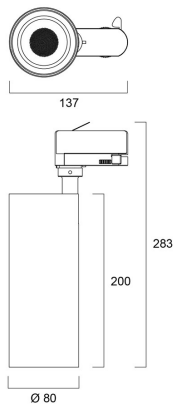

TECHNICAL DRAWINGS