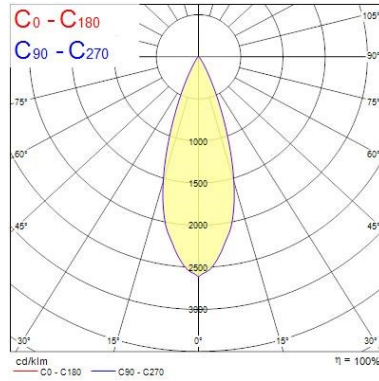

Start Track Spot Integral

START Track Spot Integral 2700lm 930 MB WB BLK
0005425