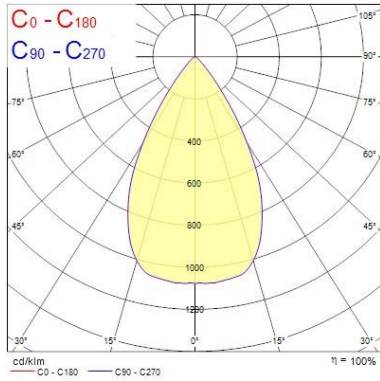

Start Track Spot Integral

START Track Spot Integral 2700lm 930 MB WB BLK
0005425