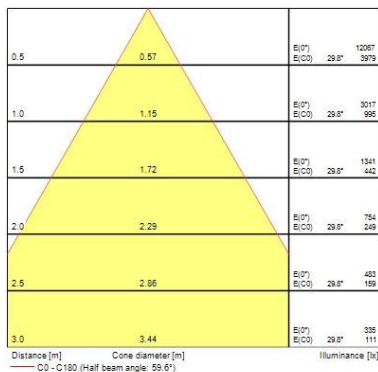

Start Track Spot Integral

START Track Spot Integral 2700lm 930 MB WB BLK
0005425

Lumen maintenance - L80 B10	37700
Lumen maintenance - L90 B50	19500
Lumen maintenance - L90 B20	17000
Lumen maintenance - L90 B10	15900
Average life (Nominal) (h)	50000

Physical data

Vertical Tilt (°)	90
Horizontal rotation (°)	345
Housing colour	Black - RAL9005
IP rating	IP20
IK rating	IK03
Diffuser finish	Clear
Diffuser material	PC
Nominal Product Length (mm)	283
Nominal Product Width (mm)	137
Nominal Product Height (mm)	80
Weight (kg)	0.88

Packaging

Single packaging type	Carton
Product EAN number	5410288054254
Packaging single length / height (cm)	8.5
Packaging single width (cm)	8.5
Packaging single depth (cm)	28.5
DUN14 (outer)	15410288054251
Units per outer package	8
Packaging outer length / height (cm)	36.5
Packaging outer width (cm)	18.5
Packaging outer depth (cm)	30.5

PHOTOMETRY