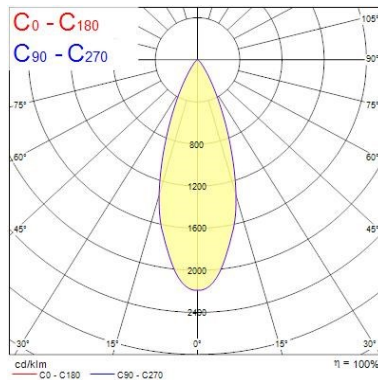

Start Track Spot Integral

START Track Spot Integral 1350lm 930 MB WB BLK
0005423

Lumen maintenance - L90 B20	17000
Lumen maintenance - L90 B10	15900
Average life (Nominal) (h)	50000

Physical data

Vertical Tilt (°)	90
Horizontal rotation (°)	345
Housing colour	Black - RAL9005
IP rating	IP20
IK rating	IK03
Diffuser finish	Clear
Diffuser material	PC
Nominal Product Length (mm)	248
Nominal Product Width (mm)	117
Nominal Product Height (mm)	60
Weight (kg)	0.486

Packaging

Single packaging type	Carton
Product EAN number	5410288054230
Packaging single length / height (cm)	8.5
Packaging single width (cm)	8.5
Packaging single depth (cm)	25.5
DUN14 (outer)	15410288054237
Units per outer package	12
Packaging outer length / height (cm)	36.5
Packaging outer width (cm)	27.5
Packaging outer depth (cm)	27.5

PHOTOMETRY