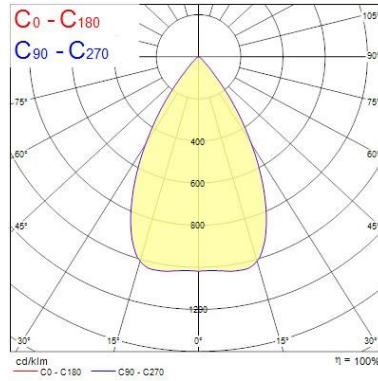

Optical data

Fixture luminous flux (lm)	1350
Luminaire efficacy (lm/W)	80
Colour temperature (K)	3000
Colour Code	930
Light colour	Warm White
CRI (Ra)	90
Colour Variation Initial (SDCM)	3
Beam Angle (°)	36
Photobiological Risk Group	RG1

START Track Spot Integral 1350lm 930 MB WB BLK
0005423

Lumen maintenance - L90 B20	17000
Lumen maintenance - L90 B10	15900
Average life (Nominal) (h)	50000

Physical data

Vertical Tilt (°)	90
Horizontal rotation (°)	345
Housing colour	Black - RAL9005
IP rating	IP20
IK rating	IK03
Diffuser finish	Clear
Diffuser material	PC
Nominal Product Length (mm)	248
Nominal Product Width (mm)	117
Nominal Product Height (mm)	60
Weight (kg)	0.486

Packaging

Single packaging type	Carton
Product EAN number	5410288054230
Packaging single length / height (cm)	8.5
Packaging single width (cm)	8.5
Packaging single depth (cm)	25.5
DUN14 (outer)	15410288054237
Units per outer package	12
Packaging outer length / height (cm)	36.5
Packaging outer width (cm)	27.5
Packaging outer depth (cm)	27.5

PHOTOMETRY

Start Track Spot Integral

START Track Spot Integral 1350lm 930 MB WB BLK
0005423

TECHNICAL DRAWINGS

Start Track Spot Integral

START Track Spot Integral 1350lm 930 MB WB BLK
0005423

SYLVANIA 0005423