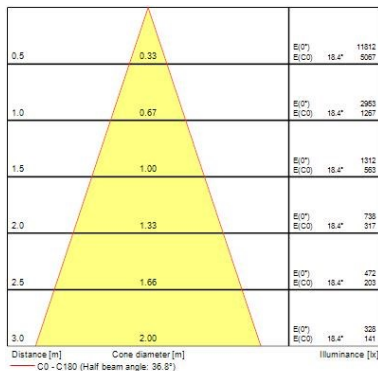

Start Track Spot Integral

START Track Spot Integral 1350lm 930 MB WB BLK
0005423

Lumen maintenance - L90 B20	17000
Lumen maintenance - L90 B10	15900
Average life (Nominal) (h)	50000

Physical data

Vertical Tilt (°)	90
Horizontal rotation (°)	345
Housing colour	Black - RAL9005
IP rating	IP20
IK rating	IK03
Diffuser finish	Clear
Diffuser material	PC
Nominal Product Length (mm)	248
Nominal Product Width (mm)	117
Nominal Product Height (mm)	60
Weight (kg)	0.486

Packaging

Single packaging type	Carton
Product EAN number	5410288054230
Packaging single length / height (cm)	8.5
Packaging single width (cm)	8.5
Packaging single depth (cm)	25.5
DUN14 (outer)	15410288054237
Units per outer package	12
Packaging outer length / height (cm)	36.5
Packaging outer width (cm)	27.5
Packaging outer depth (cm)	27.5

PHOTOMETRY