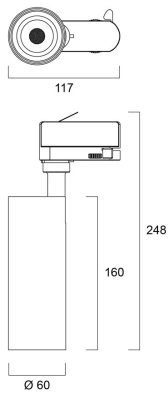

Optical data

Fixture luminous flux (lm)	1350
Luminaire efficacy (lm/W)	80
Colour temperature (K)	3000
Colour Code	930
Light colour	Warm White
CRI (Ra)	90
Colour Variation Initial (SDCM)	3
Beam Angle (°)	36
Photobiological Risk Group	RG1

START Track Spot Integral 1350lm 930 MB WB BLK
0005423

Lumen maintenance - L90 B20	17000
Lumen maintenance - L90 B10	15900
Average life (Nominal) (h)	50000

Physical data

Vertical Tilt (°)	90
Horizontal rotation (°)	345
Housing colour	Black - RAL9005
IP rating	IP20
IK rating	IK03
Diffuser finish	Clear
Diffuser material	PC
Nominal Product Length (mm)	248
Nominal Product Width (mm)	117
Nominal Product Height (mm)	60
Weight (kg)	0.486

Packaging

Single packaging type	Carton
Product EAN number	5410288054230
Packaging single length / height (cm)	8.5
Packaging single width (cm)	8.5
Packaging single depth (cm)	25.5
DUN14 (outer)	15410288054237
Units per outer package	12
Packaging outer length / height (cm)	36.5
Packaging outer width (cm)	27.5
Packaging outer depth (cm)	27.5

PHOTOMETRY

Start Track Spot Integral

START Track Spot Integral 1350lm 930 MB WB BLK
0005423

TECHNICAL DRAWINGS

Start Track Spot Integral

START Track Spot Integral 1350lm 930 MB WB BLK
0005423

SYLVANIA 0005423