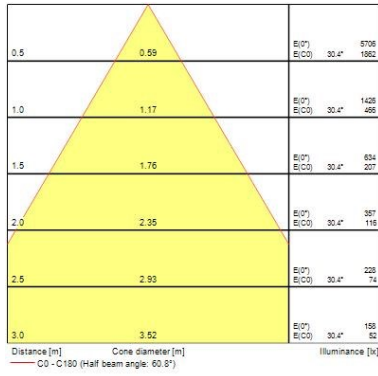

Optical data

Fixture luminous flux (lm)	1350
Luminaire efficacy (lm/W)	80
Colour temperature (K)	3000
Colour Code	930
Light colour	Warm White
CRI (Ra)	90
Colour Variation Initial (SDCM)	3
Beam Angle (°)	36
Photobiological Risk Group	RG1

START Track Spot Integral 1350lm 930 MB WB BLK
0005423

Lumen maintenance - L90 B20	17000
Lumen maintenance - L90 B10	15900
Average life (Nominal) (h)	50000

Physical data

Vertical Tilt (°)	90
Horizontal rotation (°)	345
Housing colour	Black - RAL9005
IP rating	IP20
IK rating	IK03
Diffuser finish	Clear
Diffuser material	PC
Nominal Product Length (mm)	248
Nominal Product Width (mm)	117
Nominal Product Height (mm)	60
Weight (kg)	0.486

Packaging

Single packaging type	Carton
Product EAN number	5410288054230
Packaging single length / height (cm)	8.5
Packaging single width (cm)	8.5
Packaging single depth (cm)	25.5
DUN14 (outer)	15410288054237
Units per outer package	12
Packaging outer length / height (cm)	36.5
Packaging outer width (cm)	27.5
Packaging outer depth (cm)	27.5

PHOTOMETRY

Start Track Spot Integral

START Track Spot Integral 1350lm 930 MB WB BLK
0005423

TECHNICAL DRAWINGS

Start Track Spot Integral

START Track Spot Integral 1350lm 930 MB WB BLK
0005423

SYLVANIA 0005423