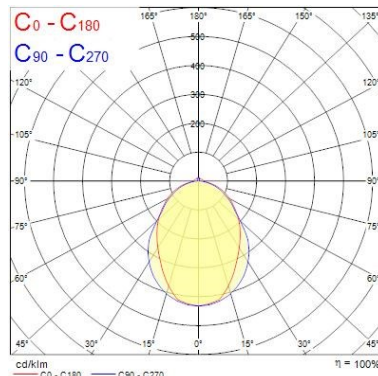

Officelyte Classic LED OFFLYTE CLASSIC LED HO 4K DALI EM 2058063

Recessed Depth (mm)	90

Packaging

Single packaging type	Carton
Product EAN number	5025768580637
Packaging single length / height (cm)	62.0
Packaging single width (cm)	62.0
Packaging single depth (cm)	17.0
DUN14 (outer)	05025768580637
Units per outer package	1
Packaging outer length / height (cm)	62.0
Packaging outer width (cm)	62.0
Packaging outer depth (cm)	17.0

Safety data

Compatible dimmers	DALI

PHOTOMETRY

TECHNICAL DRAWINGS