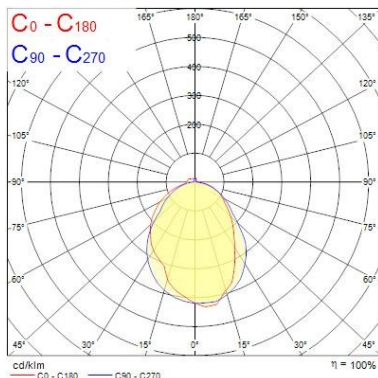

Officelyte Classic LED OFFLYTE CLASSIC LED HO 4K DALI EM 2058063

Recessed Depth (mm)	90

Packaging

Single packaging type	Carton
Product EAN number	5025768580637
Packaging single length / height (cm)	62.0
Packaging single width (cm)	62.0
Packaging single depth (cm)	17.0
DUN14 (outer)	05025768580637
Units per outer package	1
Packaging outer length / height (cm)	62.0
Packaging outer width (cm)	62.0
Packaging outer depth (cm)	17.0

Safety data

Compatible dimmers	DALI

PHOTOMETRY

TECHNICAL DRAWINGS