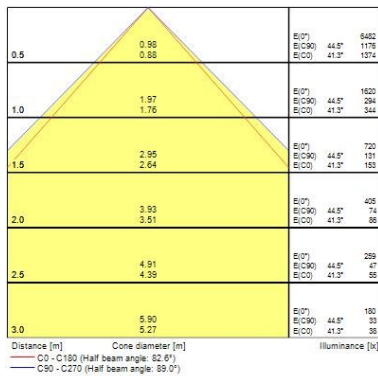

Officelyte Classic LED OFFLYTE CLASSIC LED HO 4K DALI EM 2058063

Recessed Depth (mm)	90

Packaging

Single packaging type	Carton
Product EAN number	5025768580637
Packaging single length / height (cm)	62.0
Packaging single width (cm)	62.0
Packaging single depth (cm)	17.0
DUN14 (outer)	05025768580637
Units per outer package	1
Packaging outer length / height (cm)	62.0
Packaging outer width (cm)	62.0
Packaging outer depth (cm)	17.0

Safety data

Compatible dimmers	DALI

PHOTOMETRY

TECHNICAL DRAWINGS