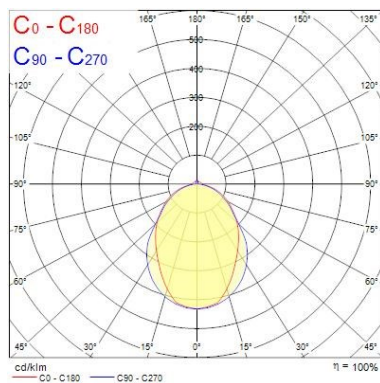

Officelyte Classic LED

OFFLYTE CLASSIC LED HO 4K DALI

2058062

Packaging

Single packaging type	Carton
Product EAN number	5025768580620
Packaging single length / height (cm)	62.0
Packaging single width (cm)	62.0
Packaging single depth (cm)	17.0
DUN14 (outer)	05025768580620
Units per outer package	1
Packaging outer length / height (cm)	62.0
Packaging outer width (cm)	62.0
Packaging outer depth (cm)	17.0

Safety data

Compatible dimmers	DALI

PHOTOMETRY

Distance [m]	Cone diameter [m]	Beam diameter [m]	Beam diameter [m]	Illuminance [lx]
0.5	0.98	0.98	0.98	6432
		44.8°	41.3°	1176
		44.8°	41.3°	1374
1.0	1.97	1.76	1.76	1620
		44.8°	41.3°	284
		44.8°	41.3°	344
1.5	2.95	2.64	2.64	720
		44.8°	41.3°	131
		44.8°	41.3°	163
2.0	3.93	3.51	3.51	405
		44.8°	41.3°	74
		44.8°	41.3°	88
2.5	4.91	4.39	4.39	269
		44.8°	41.3°	47
		44.8°	41.3°	56
3.0	5.90	5.27	5.27	180
		44.8°	41.3°	33
		44.8°	41.3°	38

Distance [m]   Cone diameter [m]   Illuminance [lx]
C0 - C180 (Half beam angle: 92.0°)
C90 - C270 (Half beam angle: 89.0°)

TECHNICAL DRAWINGS