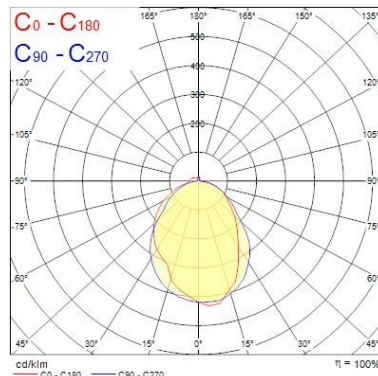

Officelyte Classic LED

OFFLYTE CLASSIC LED HE 4K DALI EMPRO

2058054

Nominal Product Width (mm)	595
Nominal Product Height (mm)	95
Weight (kg)	7.9
Recessed Depth (mm)	90

Packaging

Single packaging type	Carton
Product EAN number	5025768580545
Packaging single length / height (cm)	62.0
Packaging single width (cm)	62.0
Packaging single depth (cm)	17.0
DUN14 (outer)	05025768580545
Units per outer package	1
Packaging outer length / height (cm)	62.0
Packaging outer width (cm)	62.0
Packaging outer depth (cm)	17.0

Safety data

Compatible dimmers	DALI

PHOTOMETRY