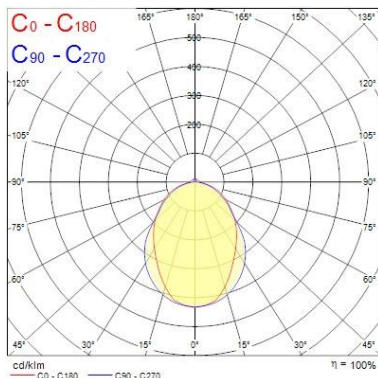

Officelyte Classic LED

OFFLYTE CLASSIC LED HE 4K DALI EMPRO

2058054

Nominal Product Width (mm)	595
Nominal Product Height (mm)	95
Weight (kg)	7.9
Recessed Depth (mm)	90

Packaging

Single packaging type	Carton
Product EAN number	5025768580545
Packaging single length / height (cm)	62.0
Packaging single width (cm)	62.0
Packaging single depth (cm)	17.0
DUN14 (outer)	05025768580545
Units per outer package	1
Packaging outer length / height (cm)	62.0
Packaging outer width (cm)	62.0
Packaging outer depth (cm)	17.0

Safety data

Compatible dimmers	DALI

PHOTOMETRY