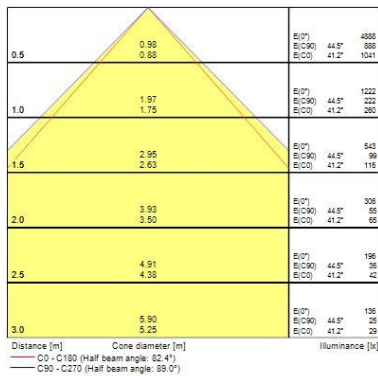

Officelyte Classic LED

OFFLYTE CLASSIC LED HE 4K DALI EMPRO

2058054

Nominal Product Width (mm)	595
Nominal Product Height (mm)	95
Weight (kg)	7.9
Recessed Depth (mm)	90

Packaging

Single packaging type	Carton
Product EAN number	5025768580545
Packaging single length / height (cm)	62.0
Packaging single width (cm)	62.0
Packaging single depth (cm)	17.0
DUN14 (outer)	05025768580545
Units per outer package	1
Packaging outer length / height (cm)	62.0
Packaging outer width (cm)	62.0
Packaging outer depth (cm)	17.0

Safety data

Compatible dimmers	DALI

PHOTOMETRY