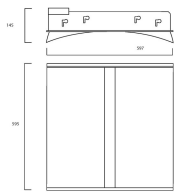

Officelyte Classic Fluorescent

OfficeLyte Classic FLUO 1x40W DALI EMPRO
2057437

General application	Office
Certifications	EUNEW001
ETIM Class	EC002892

Optical data

Fixture luminous flux (lm)	2638
Colour temperature (K)	4000
Light colour	Neutral White
CRI (Ra)	85
Adjustable chromaticity	N
Distribution type	Direct/Indirect
Glare control	UGR < 19
Emergency duration (h)	3

Electrical data

Total power consumption (W)	45
Mains voltage (V)	220-240V~
Electrical protection	Class I
Control gear type	Electronic
Transformer required	Yes
Minimum dimming level (%)	100
Glow Wire Test (°C)	650

Lifetime data

Average life (Nominal) (h)	50000

Physical data

Housing colour	White RAL 9010
IP rating	IP40
Diffuser finish	Satin
Diffuser material	Acrylic
Reflector finish	Micro Prismatic
Nominal Product Length (mm)	595
Nominal Product Width (mm)	595
Nominal Product Height (mm)	145
Weight (kg)	7.9
Recessed Depth (mm)	105

Packaging

Single packaging type	Carton
Product EAN number	5025768574377
Packaging single length / height (cm)	62.0
Packaging single width (cm)	62.0
Packaging single depth (cm)	17.0
DUN14 (outer)	05025768574377
Units per outer package	1
Packaging outer length / height (cm)	62.0
Packaging outer width (cm)	62.0
Packaging outer depth (cm)	17.0

Officelyte Classic Fluorescent

OfficeLyte Classic FLUO 1x40W DALI EMPRO
2057437

PHOTOMETRY

TECHNICAL DRAWINGS

Concord 2057437

This luminaire is compatible with bulbs of the energy classes:

This luminaire is sold with a bulb of the energy class:

874/2012