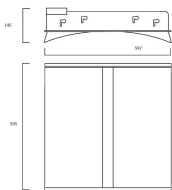

Officelyte Classic Fluorescent

OfficeLyte Classic FLUO 1x40W DALI
2057435

General application	Office
Certifications	EUNEW008
ETIM Class	EC002892

Optical data

Fixture luminous flux (lm)	2638
Luminaire efficacy (lm/W)	61
Colour temperature (K)	4000
Light colour	Neutral White
CRI (Ra)	85
Adjustable chromaticity	N
Distribution type	Direct/Indirect
Glare control	UGR < 19

Electrical data

Total power consumption (W)	45
Mains voltage (V)	220-240V~
Electrical protection	Class I
Control gear type	Electronic
Transformer required	Yes
Minimum dimming level (%)	100
Glow Wire Test (°C)	650

Lifetime data

Average life (Nominal) (h)	50000

Physical data

Housing colour	White RAL 9010
IP rating	IP40
Diffuser finish	Satin
Diffuser material	Acrylic
Reflector finish	Micro Prismatic
Nominal Product Length (mm)	595
Nominal Product Width (mm)	595
Nominal Product Height (mm)	145
Weight (kg)	7.9
Recessed Depth (mm)	105

Packaging

Single packaging type	Carton
Product EAN number	5025768574353
Packaging single length / height (cm)	62.0
Packaging single width (cm)	62.0
Packaging single depth (cm)	17.0
DUN14 (outer)	05025768574353
Units per outer package	1
Packaging outer length / height (cm)	62.0
Packaging outer width (cm)	62.0
Packaging outer depth (cm)	17.0

Officelyte Classic Fluorescent

OfficeLyte Classic FLUO 1x40W DALI
2057435

PHOTOMETRY

TECHNICAL DRAWINGS

Concord 2057435

This luminaire is compatible with bulbs of the energy classes:

This luminaire is sold with a bulb of the energy class:

874/2012