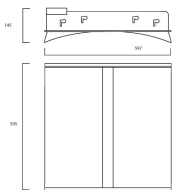

Officelyte Classic Fluorescent

OfficeLyte Classic FLUO 1x40W DSI
2057433

General application	Office
Certifications	EUNEW008
ETIM Class	EC002892

Optical data

Fixture luminous flux (lm)	2638
Luminaire efficacy (lm/W)	61
Colour temperature (K)	4000
Light colour	Neutral White
CRI (Ra)	85
Adjustable chromaticity	N
Distribution type	Direct/Indirect
Glare control	UGR < 19

Electrical data

Total power consumption (W)	45
Mains voltage (V)	220-240V~
Electrical protection	Class I
Control gear type	Electronic
Transformer required	Yes
Minimum dimming level (%)	100
Glow Wire Test (°C)	650

Lifetime data

Average life (Nominal) (h)	50000

Physical data

Housing colour	White RAL 9010
IP rating	IP40
Diffuser finish	Satin
Diffuser material	Acrylic
Reflector finish	Micro Prismatic
Nominal Product Length (mm)	595
Nominal Product Width (mm)	595
Nominal Product Height (mm)	145
Weight (kg)	6.2
Recessed Depth (mm)	105

Packaging

Single packaging type	Carton
Product EAN number	5025768574339
Packaging single length / height (cm)	62.0
Packaging single width (cm)	62.0
Packaging single depth (cm)	17.0
DUN14 (outer)	05025768574339
Units per outer package	1
Packaging outer length / height (cm)	62.0
Packaging outer width (cm)	62.0
Packaging outer depth (cm)	17.0

Officelyte Classic Fluorescent

OfficeLyte Classic FLUO 1x40W DSI
2057433

PHOTOMETRY

TECHNICAL DRAWINGS

Concord 2057433

This luminaire is compatible with bulbs of the energy classes:

This luminaire is sold with a bulb of the energy class:

874/2012