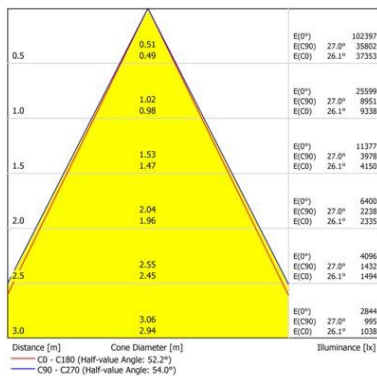

Start Highbay ALU SHADE BLACK COLOR FOR 13/19KLM 0039357

Packaging

Single packaging type	Plastic
Product EAN number	5410288393575
Packaging single length / height (cm)	41.0
Packaging single width (cm)	41.0
Packaging single depth (cm)	12.0
DUN14 (outer)	15410288393572
Units per outer package	8
Packaging outer length / height (cm)	43.0
Packaging outer width (cm)	43.0
Packaging outer depth (cm)	22.7

PHOTOMETRY