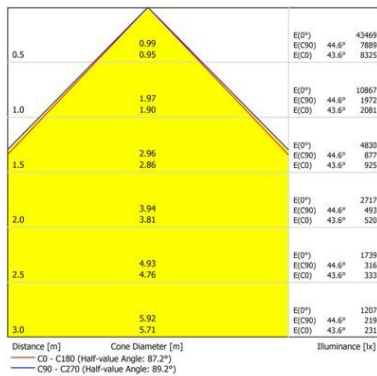

Start Highbay ALU SHADE BLACK COLOR FOR 13/19KLM 0039357

Packaging

Single packaging type	Plastic
Product EAN number	5410288393575
Packaging single length / height (cm)	41.0
Packaging single width (cm)	41.0
Packaging single depth (cm)	12.0
DUN14 (outer)	15410288393572
Units per outer package	8
Packaging outer length / height (cm)	43.0
Packaging outer width (cm)	43.0
Packaging outer depth (cm)	22.7

PHOTOMETRY