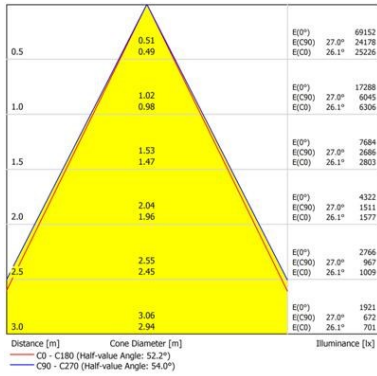

Start Highbay ALU SHADE BLACK COLOR FOR 13/19KLM 0039357

TECHNICAL DRAWINGS