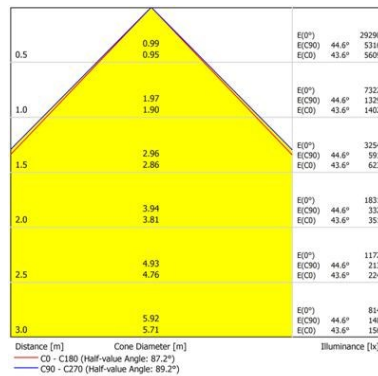

Start Highbay ALU SHADE BLACK COLOR FOR 13/19KLM 0039357

Packaging

Single packaging type	Plastic
Product EAN number	5410288393575
Packaging single length / height (cm)	41.0
Packaging single width (cm)	41.0
Packaging single depth (cm)	12.0
DUN14 (outer)	15410288393572
Units per outer package	8
Packaging outer length / height (cm)	43.0
Packaging outer width (cm)	43.0
Packaging outer depth (cm)	22.7

PHOTOMETRY