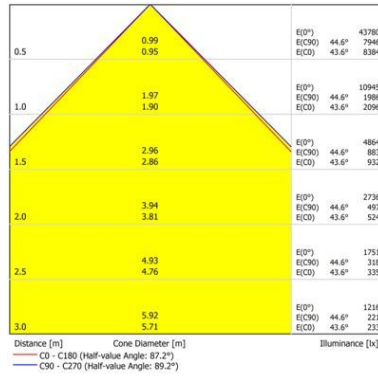

Start Highbay ALU SHADE BLACK COLOR FOR 13/19KLM 0039357

TECHNICAL DRAWINGS