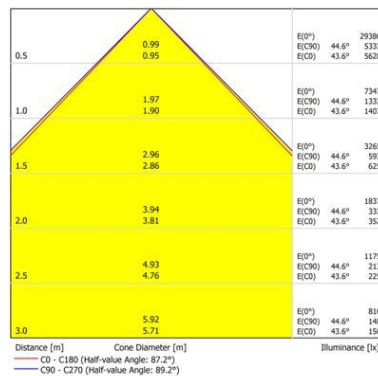

Start Highbay ALU SHADE BLACK COLOR FOR 13/19KLM 0039357

Packaging

Single packaging type	Plastic
Product EAN number	5410288393575
Packaging single length / height (cm)	41.0
Packaging single width (cm)	41.0
Packaging single depth (cm)	12.0
DUN14 (outer)	15410288393572
Units per outer package	8
Packaging outer length / height (cm)	43.0
Packaging outer width (cm)	43.0
Packaging outer depth (cm)	22.7

PHOTOMETRY