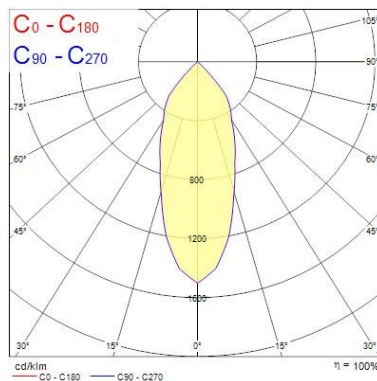

Myriad V Solid State Pendant - Silver - Remote Gear MYRIAD PENDANT 4000K REMOTE PHDIM SIL 2049588

Nominal Product Length (mm)	75
Nominal Product Width (mm)	75
Nominal Product Height (mm)	129
Nominal Product Diameter (mm)	75
Max. Lamp Diameter (mm) - D	75
Weight (kg)	0.45

Packaging

Single packaging type	Carton
Product EAN number	5025768495887
Packaging single length / height (cm)	17.5
Packaging single width (cm)	15.0
Packaging single depth (cm)	17.5
Units per outer package	1
Packaging outer length / height (cm)	17.5
Packaging outer width (cm)	15.0
Packaging outer depth (cm)	17.5

PHOTOMETRY

TECHNICAL DRAWINGS