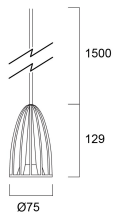

TECHNICAL DRAWINGS