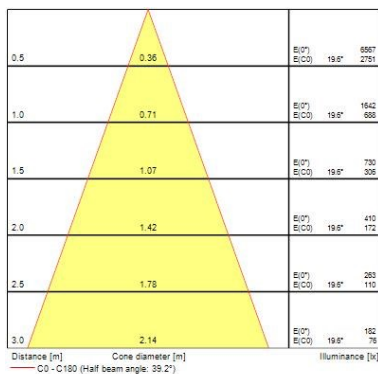

Myriad V Solid State Pendant - Silver - Remote Gear MYRIAD PENDANT 4000K REMOTE PHDIM SIL 2049588

Nominal Product Length (mm)	75
Nominal Product Width (mm)	75
Nominal Product Height (mm)	129
Nominal Product Diameter (mm)	75
Max. Lamp Diameter (mm) - D	75
Weight (kg)	0.45

Packaging

Single packaging type	Carton
Product EAN number	5025768495887
Packaging single length / height (cm)	17.5
Packaging single width (cm)	15.0
Packaging single depth (cm)	17.5
Units per outer package	1
Packaging outer length / height (cm)	17.5
Packaging outer width (cm)	15.0
Packaging outer depth (cm)	17.5

PHOTOMETRY

TECHNICAL DRAWINGS