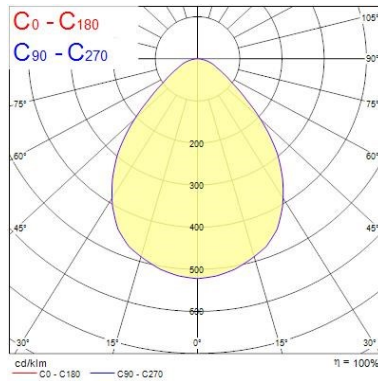

Optix Recessed 600x600 Standard Output

OPTIX RECESSED 600x600 2L SO 3000K WHITE
0044126

Lumen maintenance - L90 B10	46000

Physical data

Housing colour	RAL 9016
IP rating	IP20
IK rating	IK07
Diffuser finish	Satin
Diffuser material	Polycarbonate
Nominal Product Length (mm)	596
Nominal Product Width (mm)	596
Nominal Product Height (mm)	38
Weight (kg)	5.0

Packaging

Single packaging type	Carton
Product EAN number	5410288441269
Packaging single length / height (cm)	62.0
Packaging single width (cm)	6.5
Packaging single depth (cm)	65.0
DUN14 (outer)	05410288441269
Units per outer package	1
Packaging outer length / height (cm)	62.0
Packaging outer width (cm)	6.5
Packaging outer depth (cm)	65.0

PHOTOMETRY

TECHNICAL DRAWINGS