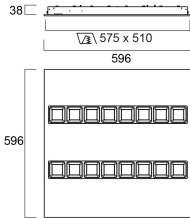

Optix Recessed 600x600 Standard Output *OPTIX RECESSED 600x600 2L SO 3000K WHITE* 0044126

SYLVANIA 0044126

This luminaire contains built in LED lamps.

} **LED**

The lamps cannot be changed in the luminaire.

874/2012