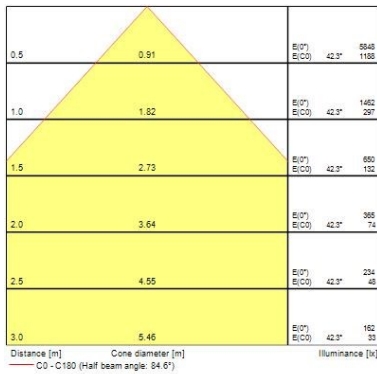

Optix Recessed 600x600 Standard Output

OPTIX RECESSED 600x600 2L SO 3000K WHITE
0044126

Lumen maintenance - L90 B10	46000

Physical data

Housing colour	RAL 9016
IP rating	IP20
IK rating	IK07
Diffuser finish	Satin
Diffuser material	Polycarbonate
Nominal Product Length (mm)	596
Nominal Product Width (mm)	596
Nominal Product Height (mm)	38
Weight (kg)	5.0

Packaging

Single packaging type	Carton
Product EAN number	5410288441269
Packaging single length / height (cm)	62.0
Packaging single width (cm)	6.5
Packaging single depth (cm)	65.0
DUN14 (outer)	05410288441269
Units per outer package	1
Packaging outer length / height (cm)	62.0
Packaging outer width (cm)	6.5
Packaging outer depth (cm)	65.0

PHOTOMETRY

TECHNICAL DRAWINGS