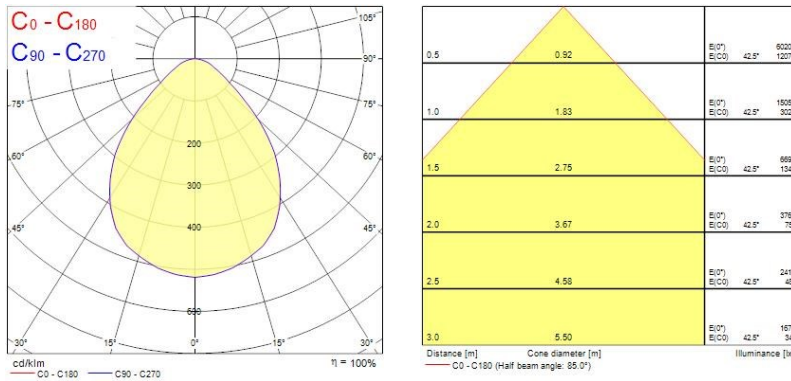

Optix Recessed 600x600 Standard Output

OPTIX RECESSED 600x600 3L SO 4000K WHITE
0044111

Lumen maintenance - L90 B10	46000

Physical data

Housing colour	RAL 9016
IP rating	IP20
IK rating	IK07
Diffuser finish	Satin
Diffuser material	Polycarbonate
Nominal Product Length (mm)	596
Nominal Product Width (mm)	596
Nominal Product Height (mm)	38
Weight (kg)	5.0

Packaging

Single packaging type	Carton
Product EAN number	5410288441115
Packaging single length / height (cm)	62.0
Packaging single width (cm)	6.5
Packaging single depth (cm)	65.0
DUN14 (outer)	05410288441115
Units per outer package	1
Packaging outer length / height (cm)	62.0
Packaging outer width (cm)	6.5
Packaging outer depth (cm)	65.0

PHOTOMETRY

TECHNICAL DRAWINGS