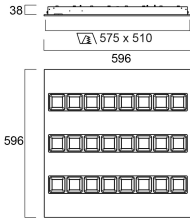

Optix Recessed 600x600 Standard Output *OPTIX RECESSED 600x600 3L SO 4000K WHITE* 0044111

SYLVANIA 0044111

This luminaire contains built in LED lamps.

} **LED**

The lamps cannot be changed in the luminaire.

874/2012