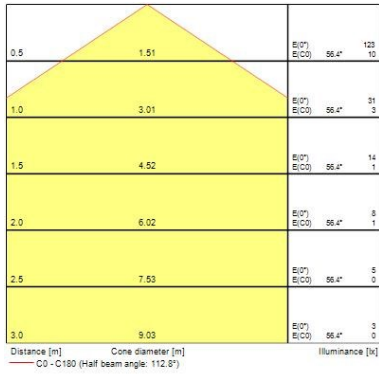

Optix Recessed 600x600 Medium Output OPTIX RECESSED 600x600 2L 4000K WHITE DALI EM 0044153

TECHNICAL DRAWINGS