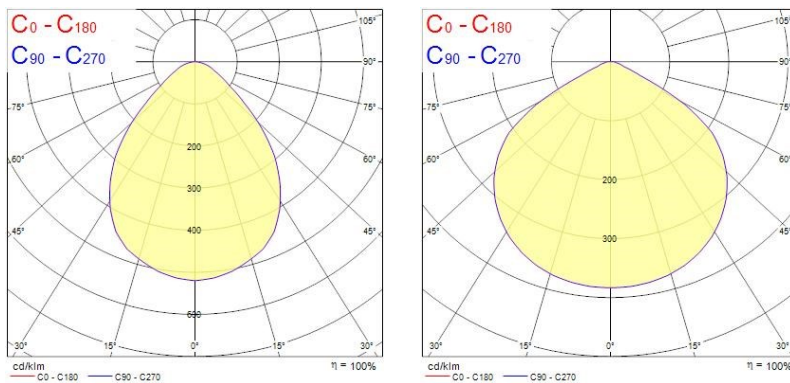

Optix Recessed 600x600 Medium Output

OPTIX RECESSED 600x600 2L 4000K WHITE DALI EM
0044153

Lumen maintenance - L80 B10	72000
Lumen maintenance - L90 B50	72000
Lumen maintenance - L90 B20	50000
Lumen maintenance - L90 B10	46000

Physical data

Housing colour	RAL 9016
IP rating	IP20
IK rating	IK07
Diffuser finish	Satin
Diffuser material	Polycarbonate
Nominal Product Length (mm)	596
Nominal Product Width (mm)	596
Nominal Product Height (mm)	38
Weight (kg)	5.0

Packaging

Single packaging type	Carton
Product EAN number	5410288441535
Packaging single length / height (cm)	62.0
Packaging single width (cm)	6.5
Packaging single depth (cm)	65.0
DUN14 (outer)	05410288441535
Units per outer package	1
Packaging outer length / height (cm)	62.0
Packaging outer width (cm)	6.5
Packaging outer depth (cm)	65.0

PHOTOMETRY