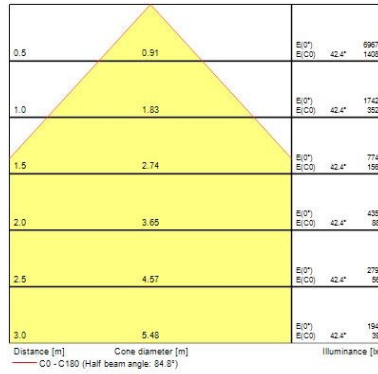

Optix Recessed 600x600 Medium Output OPTIX RECESSED 600x600 2L 4000K WHITE DALI EM 0044153

TECHNICAL DRAWINGS