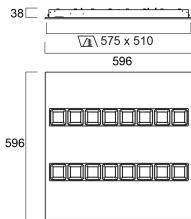

TECHNICAL DRAWINGS