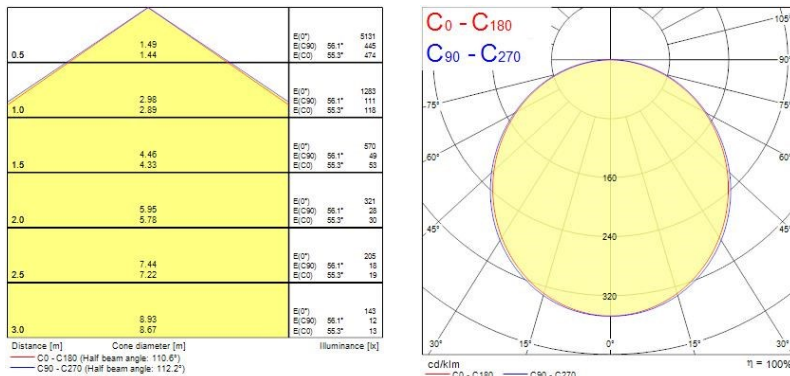

Start Flat Panel LED 1200x300

START FLAT PANEL LED 1200 NW
0047438

IP rating	IP20
IK rating	IK05
Diffuser finish	Opal
Diffuser material	Acrylic PMMA
Reflector finish	Diffuser
Nominal Product Length (mm)	1195
Nominal Product Width (mm)	295
Nominal Product Height (mm)	10.5
Weight (kg)	3.066
Recessed Depth (mm)	100

Packaging

Single packaging type	Carton
Product EAN number	5410288474380
Packaging single length / height (cm)	128.7
Packaging single width (cm)	33.0
Packaging single depth (cm)	3.8
DUN14 (outer)	15410288474387
Units per outer package	2
Packaging outer length / height (cm)	130.7
Packaging outer width (cm)	37.0
Packaging outer depth (cm)	10.8

PHOTOMETRY