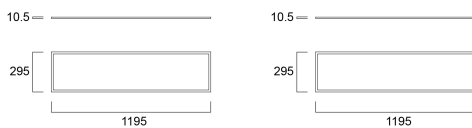

TECHNICAL DRAWINGS