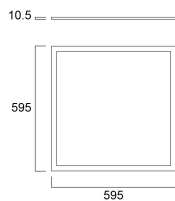

TECHNICAL DRAWINGS