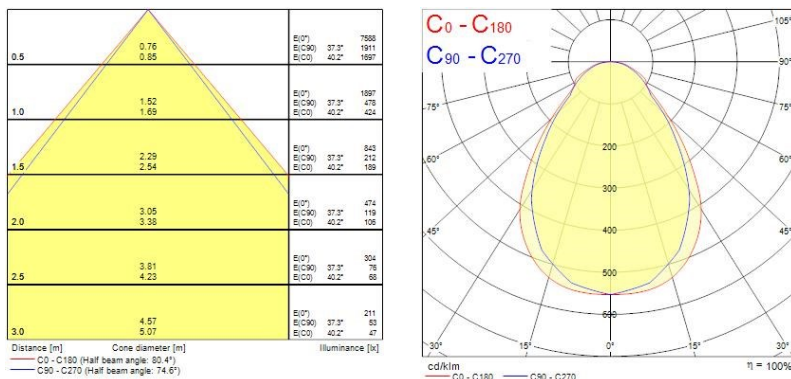

Start Flat Panel LED UGR19

START FLAT PANEL UGR19 600 4000K G2

0047430

Nominal Product Height (mm)	10.5
Weight (kg)	2.994

Packaging

Single packaging type	Carton
Product EAN number	5410288474304
Packaging single length / height (cm)	68.8
Packaging single width (cm)	63.0
Packaging single depth (cm)	3.8
DUN14 (outer)	15410288474301
Units per outer package	2
Packaging outer length / height (cm)	70.9
Packaging outer width (cm)	65.3
Packaging outer depth (cm)	10.6

Safety data

Optimal operating condition (°C)	-10-40

PHOTOMETRY

TECHNICAL DRAWINGS