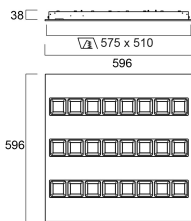

TECHNICAL DRAWINGS