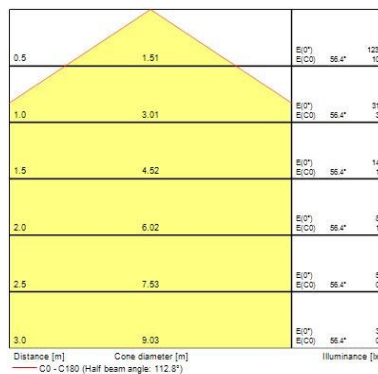

Optix Recessed 600x600 Medium Output OPTIX RECESSED 600x600 3L 4000K ALU DALI EM 0044117

Lumen maintenance - L80 B10	72000
Lumen maintenance - L90 B50	72000
Lumen maintenance - L90 B20	50000
Lumen maintenance - L90 B10	46000

Physical data

Housing colour	RAL 9016
IP rating	IP20
IK rating	IK07
Diffuser finish	Satin
Diffuser material	Polycarbonate
Nominal Product Length (mm)	596
Nominal Product Width (mm)	596
Nominal Product Height (mm)	38
Weight (kg)	5.0

Packaging

Single packaging type	Carton
Product EAN number	5410288441177
Packaging single length / height (cm)	62.0
Packaging single width (cm)	6.5
Packaging single depth (cm)	65.0
DUN14 (outer)	05410288441177
Units per outer package	1
Packaging outer length / height (cm)	62.0
Packaging outer width (cm)	6.5
Packaging outer depth (cm)	65.0

PHOTOMETRY