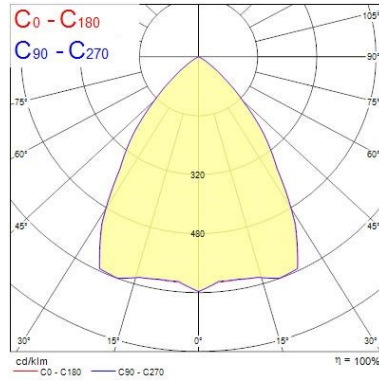

Optix Recessed 600x600 Medium Output *OPTIX RECESSED 600x600 3L 4000K ALU DALI EM* 0044117

TECHNICAL DRAWINGS