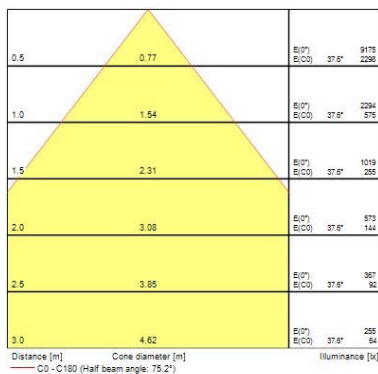

Optix Recessed 600x600 Medium Output OPTIX RECESSED 600x600 3L 4000K ALU DALI EM 0044117

Lumen maintenance - L80 B10	72000
Lumen maintenance - L90 B50	72000
Lumen maintenance - L90 B20	50000
Lumen maintenance - L90 B10	46000

Physical data

Housing colour	RAL 9016
IP rating	IP20
IK rating	IK07
Diffuser finish	Satin
Diffuser material	Polycarbonate
Nominal Product Length (mm)	596
Nominal Product Width (mm)	596
Nominal Product Height (mm)	38
Weight (kg)	5.0

Packaging

Single packaging type	Carton
Product EAN number	5410288441177
Packaging single length / height (cm)	62.0
Packaging single width (cm)	6.5
Packaging single depth (cm)	65.0
DUN14 (outer)	05410288441177
Units per outer package	1
Packaging outer length / height (cm)	62.0
Packaging outer width (cm)	6.5
Packaging outer depth (cm)	65.0

PHOTOMETRY