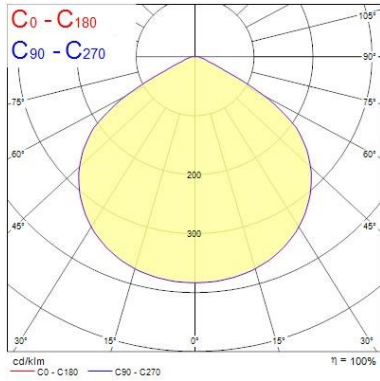

Optix Recessed 600x600 Medium Output *OPTIX RECESSED 600x600 3L 4000K ALU DALI EM* 0044117

TECHNICAL DRAWINGS