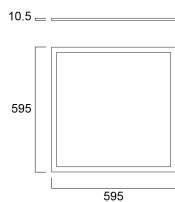

TECHNICAL DRAWINGS