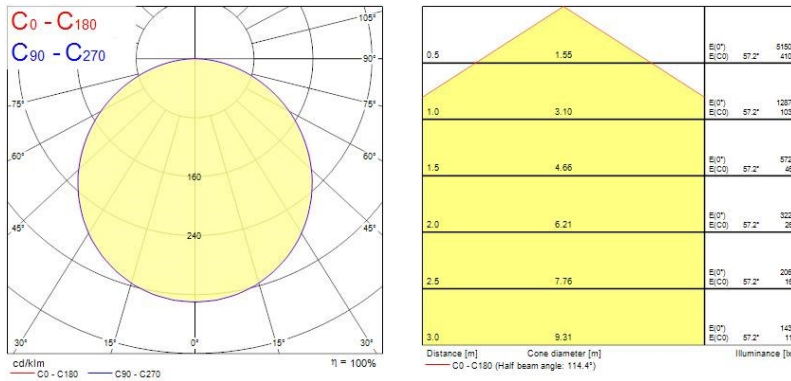

Start Flat Panel LED

START FLAT PANEL LED 600 3000K G2

0047750

IP rating	IP40/20
IK rating	IK03
Diffuser material	PMMA
Nominal Product Length (mm)	595
Nominal Product Width (mm)	595
Nominal Product Height (mm)	10.5
Weight (kg)	2.944

Packaging

Single packaging type	Carton
Product EAN number	5410288477503
Packaging single length / height (cm)	68.5
Packaging single width (cm)	63.0
Packaging single depth (cm)	4.0
DUN14 (outer)	15410288477500
Units per outer package	2
Packaging outer length / height (cm)	70.7
Packaging outer width (cm)	65.0
Packaging outer depth (cm)	10.1

Safety data

Optimal operating condition (°C)	-10-40

PHOTOMETRY

TECHNICAL DRAWINGS