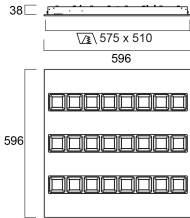

Optix Recessed 600x600 Medium Output *OPTIX RECESSED 600x600 3L 4000K WHITE DALI* 0044108

SYLVANIA 0044108

This luminaire contains built in LED lamps.

} **LED**

The lamps cannot be changed in the luminaire.

874/2012