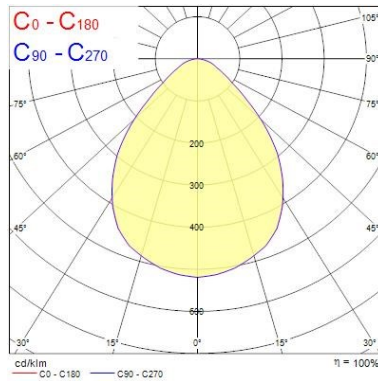

Optix Recessed 600x600 Medium Output OPTIX RECESSED 600x600 3L 4000K WHITE DALI 0044108

Lumen maintenance - L90 B10	46000

Physical data

Housing colour	RAL 9016
IP rating	IP20
IK rating	IK07
Diffuser finish	Satin
Diffuser material	Polycarbonate
Nominal Product Length (mm)	596
Nominal Product Width (mm)	596
Nominal Product Height (mm)	38
Weight (kg)	5.0

Packaging

Single packaging type	Carton
Product EAN number	5410288441085
Packaging single length / height (cm)	62.0
Packaging single width (cm)	6.5
Packaging single depth (cm)	65.0
DUN14 (outer)	05410288441085
Units per outer package	1
Packaging outer length / height (cm)	62.0
Packaging outer width (cm)	6.5
Packaging outer depth (cm)	65.0

PHOTOMETRY

TECHNICAL DRAWINGS