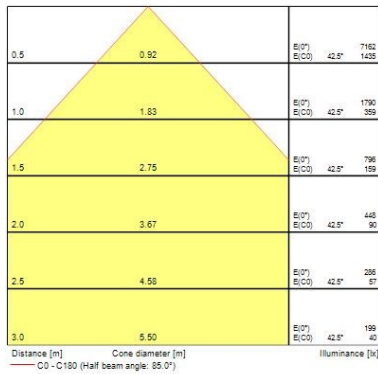

Optix Recessed 600x600 Medium Output OPTIX RECESSED 600x600 3L 4000K WHITE DALI 0044108

Lumen maintenance - L90 B10	46000

Physical data

Housing colour	RAL 9016
IP rating	IP20
IK rating	IK07
Diffuser finish	Satin
Diffuser material	Polycarbonate
Nominal Product Length (mm)	596
Nominal Product Width (mm)	596
Nominal Product Height (mm)	38
Weight (kg)	5.0

Packaging

Single packaging type	Carton
Product EAN number	5410288441085
Packaging single length / height (cm)	62.0
Packaging single width (cm)	6.5
Packaging single depth (cm)	65.0
DUN14 (outer)	05410288441085
Units per outer package	1
Packaging outer length / height (cm)	62.0
Packaging outer width (cm)	6.5
Packaging outer depth (cm)	65.0

PHOTOMETRY

TECHNICAL DRAWINGS