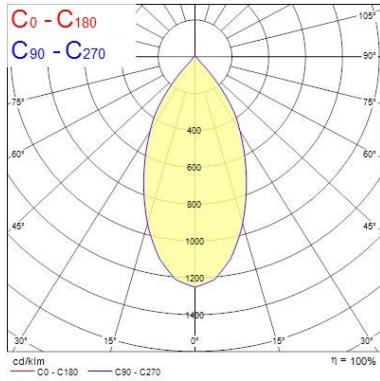

Start Track Spot Large DALI

START Track Spot L DALI 3250lm 930 WB WHT
0004928

0.5	0.48	E(0°) E(C0)	25.7°	16314 6992
1.0	0.96	E(0°) E(C0)	25.7°	4079 1496
1.5	1.44	E(0°) E(C0)	25.7°	1913 686
2.0	1.93	E(0°) E(C0)	25.7°	1020 373
2.5	2.41	E(0°) E(C0)	25.7°	653 240
3.0	2.89	E(0°) E(C0)	25.7°	483 166

Distance [m]   Cone diameter [m]   Illuminance [lx]
C0 - C180 (Half beam angle: 51.4°)

TECHNICAL DRAWINGS

SYLVANIA 0004928

This luminaire contains built in LED lamps.

A++
A+
A
B
C
D
E

}

LED

The lamps cannot be changed in the luminaire.

874/2012