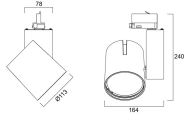

TECHNICAL DRAWINGS