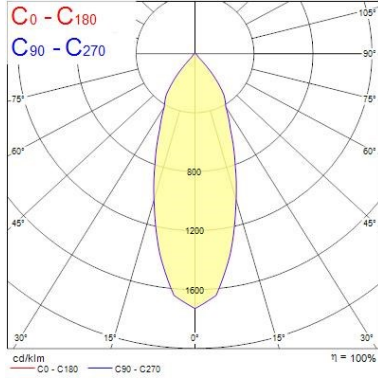

Start Track Spot Large

START Track Spot L 4900lm 940 MB BLK
0004905

PHOTOMETRY

0.5	0.34	E_(0°) E_(C0)	33880 14417
1.0	0.68	E_(0°) E_(C0)	8465 3604
1.5	1.02	E_(0°) E_(C0)	3782 1602
2.0	1.35	E_(0°) E_(C0)	2116 901
2.5	1.69	E_(0°) E_(C0)	1324 577
3.0	2.03	E_(0°) E_(C0)	941 400

Distance [m]   Cone diameter [m]   Illuminance [lx]
C0 - C180 (Half beam angle: 37.4°)

TECHNICAL DRAWINGS