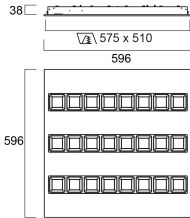

Optix Recessed 600x600 High Output *OPTIX RECESSED 600x600 3L HO 4000K WHITE DALI* 0044239

SYLVANIA 0044239

This luminaire contains built in LED lamps.

} **LED**

The lamps cannot be changed in the luminaire.

874/2012