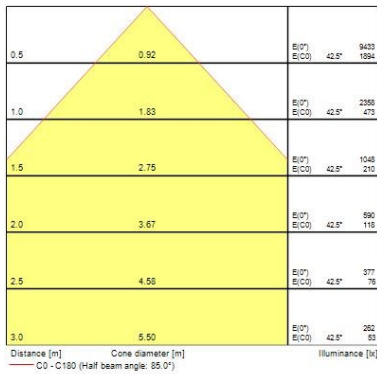

Optix Recessed 600x600 High Output OPTIX RECESSED 600x600 3L HO 4000K WHITE DALI 0044239

Lumen maintenance - L90 B10	46000

Physical data

Housing colour	RAL 9016
IP rating	IP20
IK rating	IK07
Diffuser finish	Satin
Diffuser material	Polycarbonate
Nominal Product Length (mm)	596
Nominal Product Width (mm)	596
Nominal Product Height (mm)	38
Weight (kg)	5.0

Packaging

Single packaging type	Carton
Product EAN number	5410288442396
Packaging single length / height (cm)	62.0
Packaging single width (cm)	6.5
Packaging single depth (cm)	65.0
DUN14 (outer)	05410288442396
Units per outer package	1
Packaging outer length / height (cm)	62.0
Packaging outer width (cm)	6.5
Packaging outer depth (cm)	65.0

PHOTOMETRY

TECHNICAL DRAWINGS