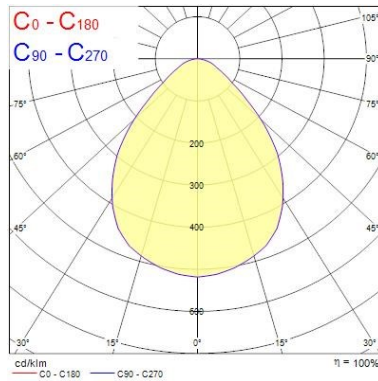

Optix Recessed 600x600 High Output OPTIX RECESSED 600x600 3L HO 4000K WHITE DALI 0044239

Lumen maintenance - L90 B10	46000

Physical data

Housing colour	RAL 9016
IP rating	IP20
IK rating	IK07
Diffuser finish	Satin
Diffuser material	Polycarbonate
Nominal Product Length (mm)	596
Nominal Product Width (mm)	596
Nominal Product Height (mm)	38
Weight (kg)	5.0

Packaging

Single packaging type	Carton
Product EAN number	5410288442396
Packaging single length / height (cm)	62.0
Packaging single width (cm)	6.5
Packaging single depth (cm)	65.0
DUN14 (outer)	05410288442396
Units per outer package	1
Packaging outer length / height (cm)	62.0
Packaging outer width (cm)	6.5
Packaging outer depth (cm)	65.0

PHOTOMETRY

TECHNICAL DRAWINGS