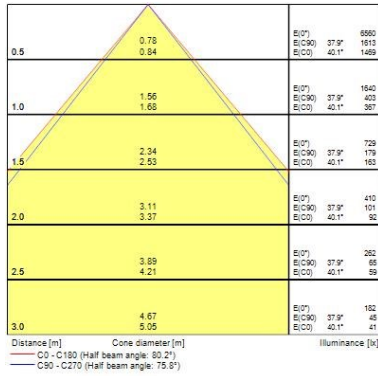

START eco Panel Flat UGR19

START eco Panel Flat UGR19 625x625 3000lm 865

0047368

Colour temperature (K)	6500
CRI (Ra)	80
Colour Variation Initial (SDCM)	6
Glare control	19
Photobiological Risk Group	0

Electrical data

Total power consumption (W)	30
Mains voltage (V)	220-240V~
Electrical protection	Class II
Drive current (mA)	900
Inrush Current (A)	14
Inrush Duration (µs)	300
Nominal Frequency (Hz)	50/60Hz
LED Flickering Rate	Ultra low (5% or less)

Lifetime data

Lumen maintenance - L70 B50	30000

Physical data

IP rating	IP40/20
IK rating	IK03
Nominal Product Length (mm)	621
Nominal Product Width (mm)	621
Nominal Product Height (mm)	8.5
Weight (kg)	2.7

Packaging

Single packaging type	Carton
Product EAN number	5410288473680
Packaging single length / height (cm)	70.5
Packaging single width (cm)	65.0
Packaging single depth (cm)	3.8
DUN14 (outer)	15410288473687
Units per outer package	52
Packaging outer length / height (cm)	147.5
Packaging outer width (cm)	68.5
Packaging outer depth (cm)	108.0

Safety data

Optimal operating condition (°C)	-10-40

PHOTOMETRY

START eco Panel Flat UGR19

START eco Panel Flat UGR19 625x625 3000lm 865
0047368

TECHNICAL DRAWINGS