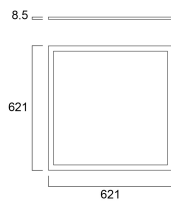

Lifetime data

Lumen maintenance - L70 B50	30000
-----------------------------	-------

Physical data

IP rating	IP40/20
IK rating	IK03
Nominal Product Length (mm)	621
Nominal Product Width (mm)	621
Nominal Product Height (mm)	8.5
Weight (kg)	2.7

Packaging

Single packaging type	Carton
Product EAN number	5410288473680
Packaging single length / height (cm)	70.5
Packaging single width (cm)	65.0
Packaging single depth (cm)	3.8
DUN14 (outer)	15410288473687
Units per outer package	52
Packaging outer length / height (cm)	147.5
Packaging outer width (cm)	68.5
Packaging outer depth (cm)	108.0

Safety data

Optimal operating condition (°C)	-10-40
----------------------------------	--------

PHOTOMETRY

START eco Panel Flat UGR19

START eco Panel Flat UGR19 625x625 3000lm 865
0047368

TECHNICAL DRAWINGS