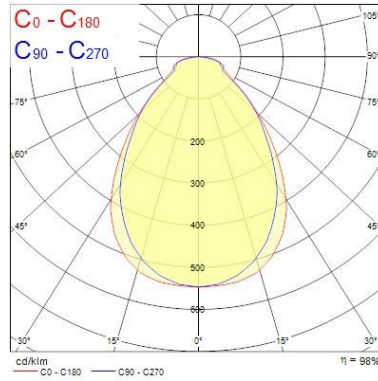

START eco Panel Flat UGR19

START eco Panel Flat UGR19 625x625 3000lm 865

0047368

Colour temperature (K)	6500
CRI (Ra)	80
Colour Variation Initial (SDCM)	6
Glare control	19
Photobiological Risk Group	0

Electrical data

Total power consumption (W)	30
Mains voltage (V)	220-240V~
Electrical protection	Class II
Drive current (mA)	900
Inrush Current (A)	14
Inrush Duration (µs)	300
Nominal Frequency (Hz)	50/60Hz
LED Flickering Rate	Ultra low (5% or less)

Lifetime data

Lumen maintenance - L70 B50	30000

Physical data

IP rating	IP40/20
IK rating	IK03
Nominal Product Length (mm)	621
Nominal Product Width (mm)	621
Nominal Product Height (mm)	8.5
Weight (kg)	2.7

Packaging

Single packaging type	Carton
Product EAN number	5410288473680
Packaging single length / height (cm)	70.5
Packaging single width (cm)	65.0
Packaging single depth (cm)	3.8
DUN14 (outer)	15410288473687
Units per outer package	52
Packaging outer length / height (cm)	147.5
Packaging outer width (cm)	68.5
Packaging outer depth (cm)	108.0

Safety data

Optimal operating condition (°C)	-10-40

PHOTOMETRY

START eco Panel Flat UGR19

START eco Panel Flat UGR19 625x625 3000lm 865
0047368

TECHNICAL DRAWINGS