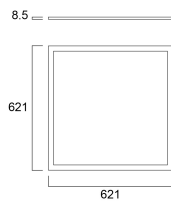

Lifetime data

Lumen maintenance - L70 B50	30000
-----------------------------	-------

Physical data

IP rating	IP40/20
IK rating	IK03
Nominal Product Length (mm)	621
Nominal Product Width (mm)	621
Nominal Product Height (mm)	8.5
Weight (kg)	2.7

Packaging

Single packaging type	Carton
Product EAN number	5410288473673
Packaging single length / height (cm)	70.5
Packaging single width (cm)	65.0
Packaging single depth (cm)	3.8
DUN14 (outer)	15410288473670
Units per outer package	52
Packaging outer length / height (cm)	147.5
Packaging outer width (cm)	68.5
Packaging outer depth (cm)	108.0

Safety data

Optimal operating condition (°C)	-10-40
----------------------------------	--------

PHOTOMETRY

START eco Panel Flat UGR19

START eco Panel Flat UGR19 625x625 3000lm 840
0047367

0.5	0.95 0.96	E(0°) E(C90) E(C0)	43.4° 1052 1059
1.0	1.89 1.92	E(0°) E(C90) E(C0)	43.4° 213 267
1.5	2.84 2.89	E(0°) E(C90) E(C0)	43.4° 121 119
2.0	3.78 3.85	E(0°) E(C90) E(C0)	43.4° 86 87
2.5	4.73 4.81	E(0°) E(C90) E(C0)	43.4° 64 63
3.0	5.67 5.77	E(0°) E(C90) E(C0)	43.4° 50 50

Distance [m] Cone diameter [m] Illuminance [lx]

— C0 - C180 (Half beam angle: 87.8°)
— C90 - C270 (Half beam angle: 86.8°)

TECHNICAL DRAWINGS

START eco Panel Flat UGR19

START eco Panel Flat UGR19 625x625 3000lm 840