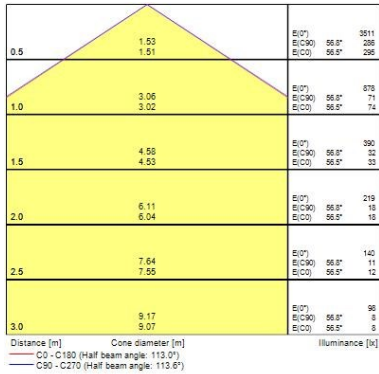

SylBatten LED - DALI

SYLBATTEN LED 1205MM 3000LM 4000K DALI (TP6) E3

0045208

Inrush Duration (µs)	177
Glow Wire Test (°C)	850
Nominal Frequency (Hz)	50Hz
LED Flickering Rate	Medium (21% - 40%)
Max. Luminaires per 10A C Breaker	32
Max. Luminaires per 13A C Breaker	42
Max. Luminaires per 16A C Breaker	53
Max. Luminaires per 20A C Breaker	66

Lifetime data

Lumen maintenance - L70 B50	50000
Lumen maintenance - L70 B20	30000
Lumen maintenance - L70 B10	15000
Lumen maintenance - L80 B50	30000
Lumen maintenance - L80 B20	30000
Lumen maintenance - L80 B10	15000
Lumen maintenance - L90 B50	15000
Lumen maintenance - L90 B20	15000
Lumen maintenance - L90 B10	15000
Average life (Nominal) (h)	50000

Physical data

Housing colour	White RAL 9016
IP rating	IP20
IK rating	IK07
Diffuser finish	Opal
Diffuser material	Polycarbonate
Nominal Product Length (mm)	1205
Nominal Product Width (mm)	66
Nominal Product Height (mm)	76
Weight (kg)	3.1

Packaging

Single packaging type	Carton
Product EAN number	5410288452081
Packaging single length / height (cm)	122.0
Packaging single width (cm)	8.0
Packaging single depth (cm)	9.0
DUN14 (outer)	05410288452081
Units per outer package	1
Packaging outer length / height (cm)	122.0
Packaging outer width (cm)	8.0
Packaging outer depth (cm)	9.0

PHOTOMETRY

SylBatten LED - DALI

SYLBATTEN LED 1205MM 3000LM 4000K DALI (TP6) E3
0045208