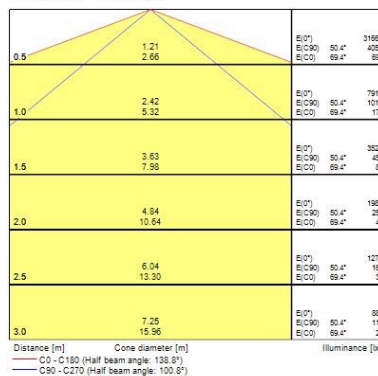

SylBatten LED - DALI

SYLBATTEN LED 1205MM 3000LM 4000K DALI (TP6) E3

0045208

Inrush Duration (µs)	177
Glow Wire Test (°C)	850
Nominal Frequency (Hz)	50Hz
LED Flickering Rate	Medium (21% - 40%)
Max. Luminaires per 10A C Breaker	32
Max. Luminaires per 13A C Breaker	42
Max. Luminaires per 16A C Breaker	53
Max. Luminaires per 20A C Breaker	66

Lifetime data

Lumen maintenance - L70 B50	50000
Lumen maintenance - L70 B20	30000
Lumen maintenance - L70 B10	15000
Lumen maintenance - L80 B50	30000
Lumen maintenance - L80 B20	30000
Lumen maintenance - L80 B10	15000
Lumen maintenance - L90 B50	15000
Lumen maintenance - L90 B20	15000
Lumen maintenance - L90 B10	15000
Average life (Nominal) (h)	50000

Physical data

Housing colour	White RAL 9016
IP rating	IP20
IK rating	IK07
Diffuser finish	Opal
Diffuser material	Polycarbonate
Nominal Product Length (mm)	1205
Nominal Product Width (mm)	66
Nominal Product Height (mm)	76
Weight (kg)	3.1

Packaging

Single packaging type	Carton
Product EAN number	5410288452081
Packaging single length / height (cm)	122.0
Packaging single width (cm)	8.0
Packaging single depth (cm)	9.0
DUN14 (outer)	05410288452081
Units per outer package	1
Packaging outer length / height (cm)	122.0
Packaging outer width (cm)	8.0
Packaging outer depth (cm)	9.0

PHOTOMETRY

SylBatten LED - DALI

SYLBATTEN LED 1205MM 3000LM 4000K DALI (TP6) E3
0045208