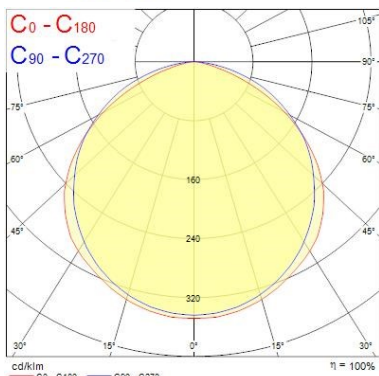

SylBatten LED - DALI

SYLBATTEN LED 1205MM 3000LM 4000K DALI (TP6) E3

0045208

Inrush Duration (µs)	177
Glow Wire Test (°C)	850
Nominal Frequency (Hz)	50Hz
LED Flickering Rate	Medium (21% - 40%)
Max. Luminaires per 10A C Breaker	32
Max. Luminaires per 13A C Breaker	42
Max. Luminaires per 16A C Breaker	53
Max. Luminaires per 20A C Breaker	66

Lifetime data

Lumen maintenance - L70 B50	50000
Lumen maintenance - L70 B20	30000
Lumen maintenance - L70 B10	15000
Lumen maintenance - L80 B50	30000
Lumen maintenance - L80 B20	30000
Lumen maintenance - L80 B10	15000
Lumen maintenance - L90 B50	15000
Lumen maintenance - L90 B20	15000
Lumen maintenance - L90 B10	15000
Average life (Nominal) (h)	50000

Physical data

Housing colour	White RAL 9016
IP rating	IP20
IK rating	IK07
Diffuser finish	Opal
Diffuser material	Polycarbonate
Nominal Product Length (mm)	1205
Nominal Product Width (mm)	66
Nominal Product Height (mm)	76
Weight (kg)	3.1

Packaging

Single packaging type	Carton
Product EAN number	5410288452081
Packaging single length / height (cm)	122.0
Packaging single width (cm)	8.0
Packaging single depth (cm)	9.0
DUN14 (outer)	05410288452081
Units per outer package	1
Packaging outer length / height (cm)	122.0
Packaging outer width (cm)	8.0
Packaging outer depth (cm)	9.0

PHOTOMETRY

SylBatten LED - DALI

SYLBATTEN LED 1205MM 3000LM 4000K DALI (TP6) E3
0045208