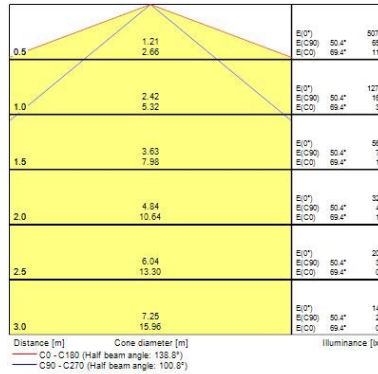

SylBatten LED - DALI

SYLBATTEN LED 1205MM 3000LM 4000K DALI (TP6) E3

0045208

Inrush Duration (µs)	177
Glow Wire Test (°C)	850
Nominal Frequency (Hz)	50Hz
LED Flickering Rate	Medium (21% - 40%)
Max. Luminaires per 10A C Breaker	32
Max. Luminaires per 13A C Breaker	42
Max. Luminaires per 16A C Breaker	53
Max. Luminaires per 20A C Breaker	66

Lifetime data

Lumen maintenance - L70 B50	50000
Lumen maintenance - L70 B20	30000
Lumen maintenance - L70 B10	15000
Lumen maintenance - L80 B50	30000
Lumen maintenance - L80 B20	30000
Lumen maintenance - L80 B10	15000
Lumen maintenance - L90 B50	15000
Lumen maintenance - L90 B20	15000
Lumen maintenance - L90 B10	15000
Average life (Nominal) (h)	50000

Physical data

Housing colour	White RAL 9016
IP rating	IP20
IK rating	IK07
Diffuser finish	Opal
Diffuser material	Polycarbonate
Nominal Product Length (mm)	1205
Nominal Product Width (mm)	66
Nominal Product Height (mm)	76
Weight (kg)	3.1

Packaging

Single packaging type	Carton
Product EAN number	5410288452081
Packaging single length / height (cm)	122.0
Packaging single width (cm)	8.0
Packaging single depth (cm)	9.0
DUN14 (outer)	05410288452081
Units per outer package	1
Packaging outer length / height (cm)	122.0
Packaging outer width (cm)	8.0
Packaging outer depth (cm)	9.0

PHOTOMETRY

SylBatten LED - DALI

SYLBATTEN LED 1205MM 3000LM 4000K DALI (TP6) E3
0045208