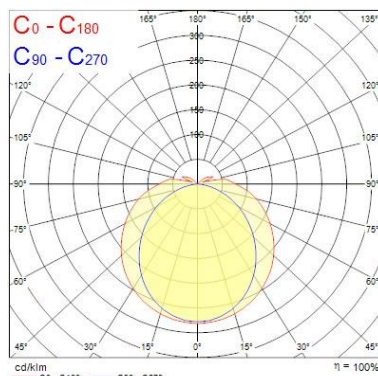

SylBatten LED - DALI

SYLBATTEN LED 1205MM 3000LM 4000K DALI (TP6) E3

0045208

Inrush Duration (µs)	177
Glow Wire Test (°C)	850
Nominal Frequency (Hz)	50Hz
LED Flickering Rate	Medium (21% - 40%)
Max. Luminaires per 10A C Breaker	32
Max. Luminaires per 13A C Breaker	42
Max. Luminaires per 16A C Breaker	53
Max. Luminaires per 20A C Breaker	66

Lifetime data

Lumen maintenance - L70 B50	50000
Lumen maintenance - L70 B20	30000
Lumen maintenance - L70 B10	15000
Lumen maintenance - L80 B50	30000
Lumen maintenance - L80 B20	30000
Lumen maintenance - L80 B10	15000
Lumen maintenance - L90 B50	15000
Lumen maintenance - L90 B20	15000
Lumen maintenance - L90 B10	15000
Average life (Nominal) (h)	50000

Physical data

Housing colour	White RAL 9016
IP rating	IP20
IK rating	IK07
Diffuser finish	Opal
Diffuser material	Polycarbonate
Nominal Product Length (mm)	1205
Nominal Product Width (mm)	66
Nominal Product Height (mm)	76
Weight (kg)	3.1

Packaging

Single packaging type	Carton
Product EAN number	5410288452081
Packaging single length / height (cm)	122.0
Packaging single width (cm)	8.0
Packaging single depth (cm)	9.0
DUN14 (outer)	05410288452081
Units per outer package	1
Packaging outer length / height (cm)	122.0
Packaging outer width (cm)	8.0
Packaging outer depth (cm)	9.0

PHOTOMETRY

SylBatten LED - DALI

SYLBATTEN LED 1205MM 3000LM 4000K DALI (TP6) E3
0045208