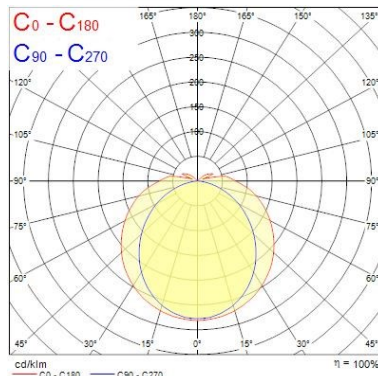

SylBatten LED - DALI

SYLBATTEN LED 1205MM 3000LM 4000K DALI (TP6) E3

0045208

Inrush Duration (µs)	177
Glow Wire Test (°C)	850
Nominal Frequency (Hz)	50Hz
LED Flickering Rate	Medium (21% - 40%)
Max. Luminaires per 10A C Breaker	32
Max. Luminaires per 13A C Breaker	42
Max. Luminaires per 16A C Breaker	53
Max. Luminaires per 20A C Breaker	66

Lifetime data

Lumen maintenance - L70 B50	50000
Lumen maintenance - L70 B20	30000
Lumen maintenance - L70 B10	15000
Lumen maintenance - L80 B50	30000
Lumen maintenance - L80 B20	30000
Lumen maintenance - L80 B10	15000
Lumen maintenance - L90 B50	15000
Lumen maintenance - L90 B20	15000
Lumen maintenance - L90 B10	15000
Average life (Nominal) (h)	50000

Physical data

Housing colour	White RAL 9016
IP rating	IP20
IK rating	IK07
Diffuser finish	Opal
Diffuser material	Polycarbonate
Nominal Product Length (mm)	1205
Nominal Product Width (mm)	66
Nominal Product Height (mm)	76
Weight (kg)	3.1

Packaging

Single packaging type	Carton
Product EAN number	5410288452081
Packaging single length / height (cm)	122.0
Packaging single width (cm)	8.0
Packaging single depth (cm)	9.0
DUN14 (outer)	05410288452081
Units per outer package	1
Packaging outer length / height (cm)	122.0
Packaging outer width (cm)	8.0
Packaging outer depth (cm)	9.0

PHOTOMETRY

SylBatten LED - DALI

SYLBATTEN LED 1205MM 3000LM 4000K DALI (TP6) E3
0045208