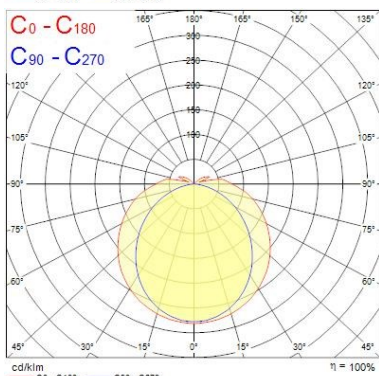

SylBatten LED - DALI

SYLBATTEN LED 1205MM 3000LM 4000K DALI (TP6) E3

0045208

Inrush Duration (µs)	177
Glow Wire Test (°C)	850
Nominal Frequency (Hz)	50Hz
LED Flickering Rate	Medium (21% - 40%)
Max. Luminaires per 10A C Breaker	32
Max. Luminaires per 13A C Breaker	42
Max. Luminaires per 16A C Breaker	53
Max. Luminaires per 20A C Breaker	66

Lifetime data

Lumen maintenance - L70 B50	50000
Lumen maintenance - L70 B20	30000
Lumen maintenance - L70 B10	15000
Lumen maintenance - L80 B50	30000
Lumen maintenance - L80 B20	30000
Lumen maintenance - L80 B10	15000
Lumen maintenance - L90 B50	15000
Lumen maintenance - L90 B20	15000
Lumen maintenance - L90 B10	15000
Average life (Nominal) (h)	50000

Physical data

Housing colour	White RAL 9016
IP rating	IP20
IK rating	IK07
Diffuser finish	Opal
Diffuser material	Polycarbonate
Nominal Product Length (mm)	1205
Nominal Product Width (mm)	66
Nominal Product Height (mm)	76
Weight (kg)	3.1

Packaging

Single packaging type	Carton
Product EAN number	5410288452081
Packaging single length / height (cm)	122.0
Packaging single width (cm)	8.0
Packaging single depth (cm)	9.0
DUN14 (outer)	05410288452081
Units per outer package	1
Packaging outer length / height (cm)	122.0
Packaging outer width (cm)	8.0
Packaging outer depth (cm)	9.0

PHOTOMETRY

SylBatten LED - DALI

SYLBATTEN LED 1205MM 3000LM 4000K DALI (TP6) E3
0045208