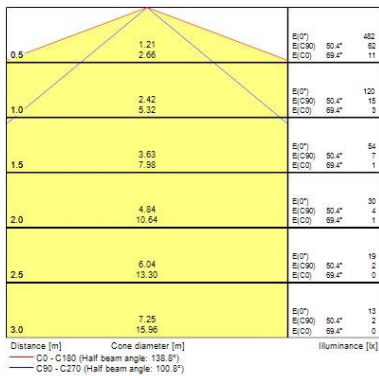

SylBatten LED - DALI

SYLBATTEN LED 1205MM 3000LM 4000K DALI (TP6) E3

0045208

Inrush Duration (µs)	177
Glow Wire Test (°C)	850
Nominal Frequency (Hz)	50Hz
LED Flickering Rate	Medium (21% - 40%)
Max. Luminaires per 10A C Breaker	32
Max. Luminaires per 13A C Breaker	42
Max. Luminaires per 16A C Breaker	53
Max. Luminaires per 20A C Breaker	66

Lifetime data

Lumen maintenance - L70 B50	50000
Lumen maintenance - L70 B20	30000
Lumen maintenance - L70 B10	15000
Lumen maintenance - L80 B50	30000
Lumen maintenance - L80 B20	30000
Lumen maintenance - L80 B10	15000
Lumen maintenance - L90 B50	15000
Lumen maintenance - L90 B20	15000
Lumen maintenance - L90 B10	15000
Average life (Nominal) (h)	50000

Physical data

Housing colour	White RAL 9016
IP rating	IP20
IK rating	IK07
Diffuser finish	Opal
Diffuser material	Polycarbonate
Nominal Product Length (mm)	1205
Nominal Product Width (mm)	66
Nominal Product Height (mm)	76
Weight (kg)	3.1

Packaging

Single packaging type	Carton
Product EAN number	5410288452081
Packaging single length / height (cm)	122.0
Packaging single width (cm)	8.0
Packaging single depth (cm)	9.0
DUN14 (outer)	05410288452081
Units per outer package	1
Packaging outer length / height (cm)	122.0
Packaging outer width (cm)	8.0
Packaging outer depth (cm)	9.0

PHOTOMETRY

SylBatten LED - DALI

SYLBATTEN LED 1205MM 3000LM 4000K DALI (TP6) E3
0045208