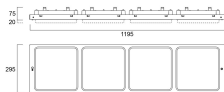

Physical data

Housing colour	White
IP rating	IP20
IK rating	IK02
Diffuser finish	Clear
Diffuser material	Polycarbonate
Nominal Product Length (mm)	1195
Nominal Product Width (mm)	295
Nominal Product Height (mm)	75
Weight (kg)	6.2
Recessed Depth (mm)	150

Packaging

Single packaging type	Carton
Product EAN number	5025768694082
Packaging single length / height (cm)	132.3
Packaging single width (cm)	33.9
Packaging single depth (cm)	11.6
DUN14 (outer)	05025768694082
Units per outer package	1
Packaging outer length / height (cm)	132.3
Packaging outer width (cm)	33.9
Packaging outer depth (cm)	11.6

Safety data

Dry applications use only	Yes
---------------------------	-----

PHOTOMETRY

Pixer Recessed 1200x300

PIXER RECESSED 1200X300 HO 4P 4000K SSH01 EM
2069408

TECHNICAL DRAWINGS

Concord 2069408

This luminaire contains built in LED lamps.