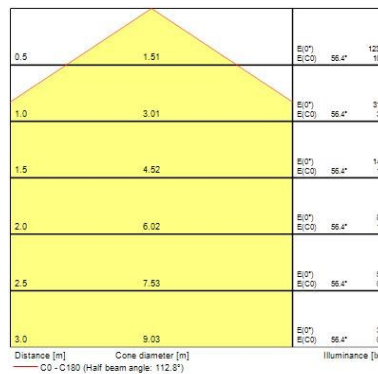

Pixier Recessed 1200x300

PIXIER RECESSED 1200X300 HO 4P 4000K SSH01 EM
2069408

Lumen maintenance - L80 B50	72000
Lumen maintenance - L80 B20	72000
Lumen maintenance - L80 B10	72000
Lumen maintenance - L90 B50	72000
Lumen maintenance - L90 B20	66000
Lumen maintenance - L90 B10	61000

Physical data

Housing colour	White
IP rating	IP20
IK rating	IK02
Diffuser finish	Clear
Diffuser material	Polycarbonate
Nominal Product Length (mm)	1195
Nominal Product Width (mm)	295
Nominal Product Height (mm)	75
Weight (kg)	6.2
Recessed Depth (mm)	150

Packaging

Single packaging type	Carton
Product EAN number	5025768694082
Packaging single length / height (cm)	132.3
Packaging single width (cm)	33.9
Packaging single depth (cm)	11.6
DUN14 (outer)	05025768694082
Units per outer package	1
Packaging outer length / height (cm)	132.3
Packaging outer width (cm)	33.9
Packaging outer depth (cm)	11.6

Safety data

Dry applications use only	Yes

PHOTOMETRY