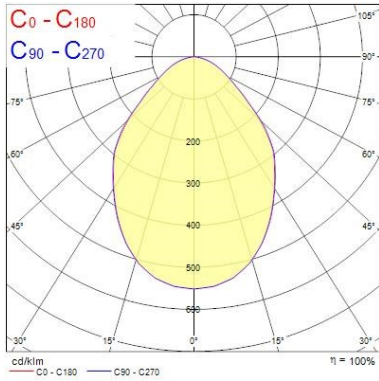

Pixer Recessed 1200x300

PIXER RECESSED 1200X300 HO 4P 4000K SSH01 EM
2069408

TECHNICAL DRAWINGS

Concord 2069408

This luminaire contains built in LED lamps.

} LED

The lamps cannot be changed in the luminaire.

874/2012