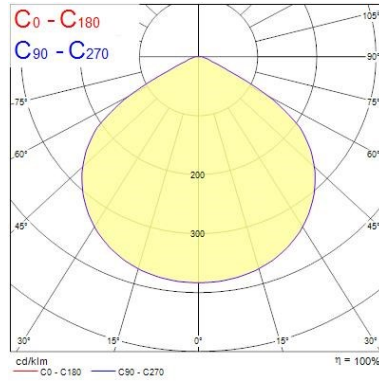

Pixer Recessed 1200x300

PIXER RECESSED 1200X300 HO 4P 4000K SSH01 EM
2069408

TECHNICAL DRAWINGS

Concord 2069408

This luminaire contains built in LED lamps.

} LED

The lamps cannot be changed in the luminaire.

874/2012