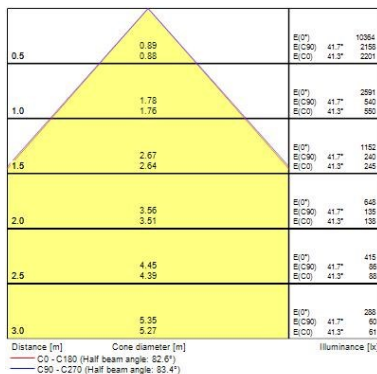

Pixier Recessed 1200x300

PIXIER RECESSED 1200X300 HO 4P 4000K SSH01 EM
2069408

Lumen maintenance - L80 B50	72000
Lumen maintenance - L80 B20	72000
Lumen maintenance - L80 B10	72000
Lumen maintenance - L90 B50	72000
Lumen maintenance - L90 B20	66000
Lumen maintenance - L90 B10	61000

Physical data

Housing colour	White
IP rating	IP20
IK rating	IK02
Diffuser finish	Clear
Diffuser material	Polycarbonate
Nominal Product Length (mm)	1195
Nominal Product Width (mm)	295
Nominal Product Height (mm)	75
Weight (kg)	6.2
Recessed Depth (mm)	150

Packaging

Single packaging type	Carton
Product EAN number	5025768694082
Packaging single length / height (cm)	132.3
Packaging single width (cm)	33.9
Packaging single depth (cm)	11.6
DUN14 (outer)	05025768694082
Units per outer package	1
Packaging outer length / height (cm)	132.3
Packaging outer width (cm)	33.9
Packaging outer depth (cm)	11.6

Safety data

Dry applications use only	Yes

PHOTOMETRY