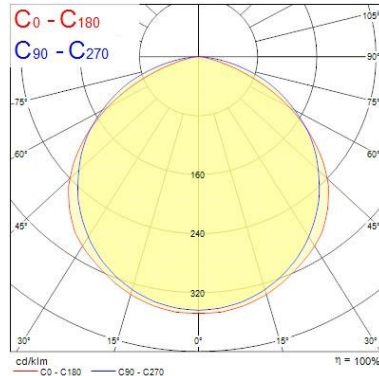

Optical data

Fixture luminous flux (lm)	5883
Luminaire efficacy (lm/W)	111
LOR (%)	100
Colour temperature (K)	6000
Light colour	Daylight
CRI (Ra)	80
Colour Variation Initial (SDCM)	5
Colour Consistency (SDCM)	5
Adjustable chromaticity	N
Beam Angle (°)	138
Distribution type	Direct (symmetrical)
Glare control	31
Photobiological Risk Group	Exempt (Group 0)

Physical data

Housing colour	White RAL 9016
IP rating	IP20
IK rating	IK07
Diffuser finish	Opal
Diffuser material	Polycarbonate
Nominal Product Length (mm)	1205
Nominal Product Width (mm)	66
Nominal Product Height (mm)	76
Weight (kg)	2.684

Packaging

Single packaging type	Carton
Product EAN number	5410288451978
Packaging single length / height (cm)	125.0
Packaging single width (cm)	7.8
Packaging single depth (cm)	9.2
DUN14 (outer)	05410288451978
Units per outer package	1
Packaging outer length / height (cm)	125.0
Packaging outer width (cm)	7.8
Packaging outer depth (cm)	9.2

PHOTOMETRY

SylBatten LED - DALI

SYLBATTEN LED 1205MM 5500LM 6000K DALI (TP5)

0045197

TECHNICAL DRAWINGS

SylBatten LED - DALI

SYLBATTEN LED 1205MM 5500LM 6000K DALI (TP5)

0045197