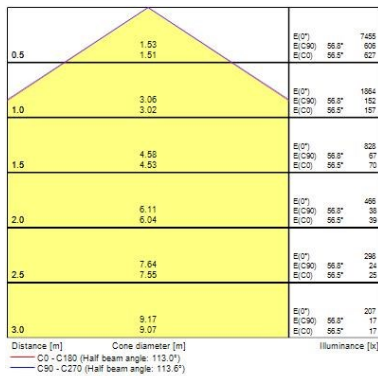

SylBatten LED - DALI

SYLBATTEN LED 1205MM 5500LM 6000K DALI (TP5)

0045197

LED Flickering Rate	Ultra low (5% or less)
Max. Luminaires per 10A C Breaker	19
Max. Luminaires per 13A C Breaker	25
Max. Luminaires per 16A C Breaker	31
Max. Luminaires per 20A C Breaker	38

Lifetime data

Lumen maintenance - L70 B50	50000
Lumen maintenance - L70 B20	30000
Lumen maintenance - L70 B10	15000
Lumen maintenance - L80 B50	30000
Lumen maintenance - L80 B20	30000
Lumen maintenance - L80 B10	15000
Lumen maintenance - L90 B50	15000
Lumen maintenance - L90 B20	15000
Lumen maintenance - L90 B10	15000
Average life (Nominal) (h)	50000

Physical data

Housing colour	White RAL 9016
IP rating	IP20
IK rating	IK07
Diffuser finish	Opal
Diffuser material	Polycarbonate
Nominal Product Length (mm)	1205
Nominal Product Width (mm)	66
Nominal Product Height (mm)	76
Weight (kg)	2.684

Packaging

Single packaging type	Carton
Product EAN number	5410288451978
Packaging single length / height (cm)	125.0
Packaging single width (cm)	7.8
Packaging single depth (cm)	9.2
DUN14 (outer)	05410288451978
Units per outer package	1
Packaging outer length / height (cm)	125.0
Packaging outer width (cm)	7.8
Packaging outer depth (cm)	9.2

PHOTOMETRY

SylBatten LED - DALI

SYLBATTEN LED 1205MM 5500LM 6000K DALI (TP5)

0045197

TECHNICAL DRAWINGS