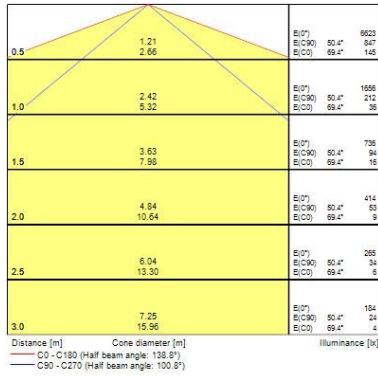

SylBatten LED - DALI

SYLBATTEN LED 1205MM 5500LM 6000K DALI (TP5)

0045197

LED Flickering Rate	Ultra low (5% or less)
Max. Luminaires per 10A C Breaker	19
Max. Luminaires per 13A C Breaker	25
Max. Luminaires per 16A C Breaker	31
Max. Luminaires per 20A C Breaker	38

Lifetime data

Lumen maintenance - L70 B50	50000
Lumen maintenance - L70 B20	30000
Lumen maintenance - L70 B10	15000
Lumen maintenance - L80 B50	30000
Lumen maintenance - L80 B20	30000
Lumen maintenance - L80 B10	15000
Lumen maintenance - L90 B50	15000
Lumen maintenance - L90 B20	15000
Lumen maintenance - L90 B10	15000
Average life (Nominal) (h)	50000

Physical data

Housing colour	White RAL 9016
IP rating	IP20
IK rating	IK07
Diffuser finish	Opal
Diffuser material	Polycarbonate
Nominal Product Length (mm)	1205
Nominal Product Width (mm)	66
Nominal Product Height (mm)	76
Weight (kg)	2.684

Packaging

Single packaging type	Carton
Product EAN number	5410288451978
Packaging single length / height (cm)	125.0
Packaging single width (cm)	7.8
Packaging single depth (cm)	9.2
DUN14 (outer)	05410288451978
Units per outer package	1
Packaging outer length / height (cm)	125.0
Packaging outer width (cm)	7.8
Packaging outer depth (cm)	9.2

PHOTOMETRY

SylBatten LED - DALI

SYLBATTEN LED 1205MM 5500LM 6000K DALI (TP5)

0045197

TECHNICAL DRAWINGS