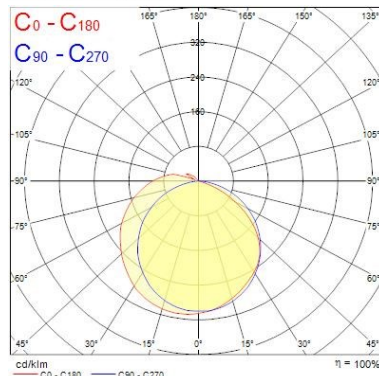

SylBatten LED - DALI

SYLBATTEN LED 1205MM 5500LM 6000K DALI (TP5)

0045197

LED Flickering Rate	Ultra low (5% or less)
Max. Luminaires per 10A C Breaker	19
Max. Luminaires per 13A C Breaker	25
Max. Luminaires per 16A C Breaker	31
Max. Luminaires per 20A C Breaker	38

Lifetime data

Lumen maintenance - L70 B50	50000
Lumen maintenance - L70 B20	30000
Lumen maintenance - L70 B10	15000
Lumen maintenance - L80 B50	30000
Lumen maintenance - L80 B20	30000
Lumen maintenance - L80 B10	15000
Lumen maintenance - L90 B50	15000
Lumen maintenance - L90 B20	15000
Lumen maintenance - L90 B10	15000
Average life (Nominal) (h)	50000

Physical data

Housing colour	White RAL 9016
IP rating	IP20
IK rating	IK07
Diffuser finish	Opal
Diffuser material	Polycarbonate
Nominal Product Length (mm)	1205
Nominal Product Width (mm)	66
Nominal Product Height (mm)	76
Weight (kg)	2.684

Packaging

Single packaging type	Carton
Product EAN number	5410288451978
Packaging single length / height (cm)	125.0
Packaging single width (cm)	7.8
Packaging single depth (cm)	9.2
DUN14 (outer)	05410288451978
Units per outer package	1
Packaging outer length / height (cm)	125.0
Packaging outer width (cm)	7.8
Packaging outer depth (cm)	9.2

PHOTOMETRY

SylBatten LED - DALI

SYLBATTEN LED 1205MM 5500LM 6000K DALI (TP5)

0045197

TECHNICAL DRAWINGS