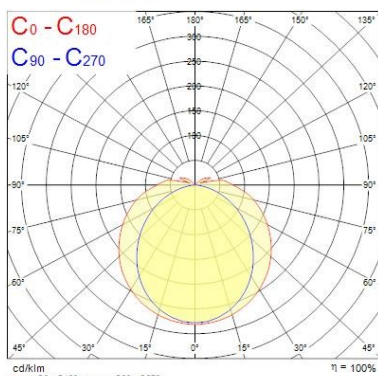

SylBatten LED - DALI

SYLBATTEN LED 1205MM 5500LM 6000K DALI (TP5)

0045197

LED Flickering Rate	Ultra low (5% or less)
Max. Luminaires per 10A C Breaker	19
Max. Luminaires per 13A C Breaker	25
Max. Luminaires per 16A C Breaker	31
Max. Luminaires per 20A C Breaker	38

Lifetime data

Lumen maintenance - L70 B50	50000
Lumen maintenance - L70 B20	30000
Lumen maintenance - L70 B10	15000
Lumen maintenance - L80 B50	30000
Lumen maintenance - L80 B20	30000
Lumen maintenance - L80 B10	15000
Lumen maintenance - L90 B50	15000
Lumen maintenance - L90 B20	15000
Lumen maintenance - L90 B10	15000
Average life (Nominal) (h)	50000

Physical data

Housing colour	White RAL 9016
IP rating	IP20
IK rating	IK07
Diffuser finish	Opal
Diffuser material	Polycarbonate
Nominal Product Length (mm)	1205
Nominal Product Width (mm)	66
Nominal Product Height (mm)	76
Weight (kg)	2.684

Packaging

Single packaging type	Carton
Product EAN number	5410288451978
Packaging single length / height (cm)	125.0
Packaging single width (cm)	7.8
Packaging single depth (cm)	9.2
DUN14 (outer)	05410288451978
Units per outer package	1
Packaging outer length / height (cm)	125.0
Packaging outer width (cm)	7.8
Packaging outer depth (cm)	9.2

PHOTOMETRY

SylBatten LED - DALI

SYLBATTEN LED 1205MM 5500LM 6000K DALI (TP5)

0045197

TECHNICAL DRAWINGS