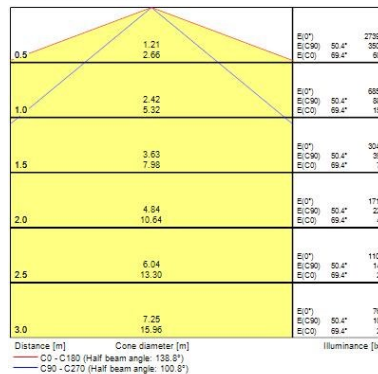

SylBatten LED - DALI

SYLBATTEN LED 605MM 2000LM 6000K DALI (TP5)

0045195

LED Flickering Rate	Ultra low (5% or less)
Max. Luminaires per 10A C Breaker	32
Max. Luminaires per 13A C Breaker	42
Max. Luminaires per 16A C Breaker	53
Max. Luminaires per 20A C Breaker	66

Lifetime data

Lumen maintenance - L70 B50	50000
Lumen maintenance - L70 B20	30000
Lumen maintenance - L70 B10	15000
Lumen maintenance - L80 B50	30000
Lumen maintenance - L80 B20	30000
Lumen maintenance - L80 B10	15000
Lumen maintenance - L90 B50	15000
Lumen maintenance - L90 B20	15000
Lumen maintenance - L90 B10	15000
Average life (Nominal) (h)	50000

Physical data

Housing colour	White RAL 9016
IP rating	IP20
IK rating	IK07
Diffuser finish	Opal
Diffuser material	Polycarbonate
Nominal Product Length (mm)	605
Nominal Product Width (mm)	66
Nominal Product Height (mm)	76
Weight (kg)	1.5

Packaging

Single packaging type	Carton
Product EAN number	5410288451954
Packaging single length / height (cm)	62.0
Packaging single width (cm)	8.0
Packaging single depth (cm)	9.0
DUN14 (outer)	05410288451954
Units per outer package	1
Packaging outer length / height (cm)	62.0
Packaging outer width (cm)	8.0
Packaging outer depth (cm)	9.0

PHOTOMETRY

SylBatten LED - DALI SYLBATTEN LED 605MM 2000LM 6000K DALI (TP5) 0045195

TECHNICAL DRAWINGS