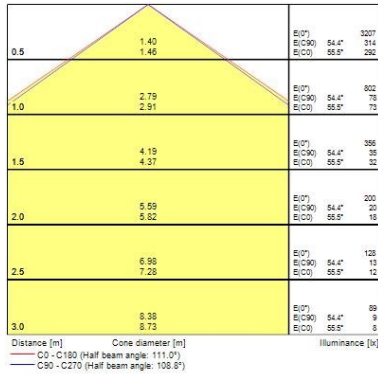

SylBatten LED - DALI

SYLBATTEN LED 605MM 2000LM 6000K DALI (TP5)

0045195

LED Flickering Rate	Ultra low (5% or less)
Max. Luminaires per 10A C Breaker	32
Max. Luminaires per 13A C Breaker	42
Max. Luminaires per 16A C Breaker	53
Max. Luminaires per 20A C Breaker	66

Lifetime data

Lumen maintenance - L70 B50	50000
Lumen maintenance - L70 B20	30000
Lumen maintenance - L70 B10	15000
Lumen maintenance - L80 B50	30000
Lumen maintenance - L80 B20	30000
Lumen maintenance - L80 B10	15000
Lumen maintenance - L90 B50	15000
Lumen maintenance - L90 B20	15000
Lumen maintenance - L90 B10	15000
Average life (Nominal) (h)	50000

Physical data

Housing colour	White RAL 9016
IP rating	IP20
IK rating	IK07
Diffuser finish	Opal
Diffuser material	Polycarbonate
Nominal Product Length (mm)	605
Nominal Product Width (mm)	66
Nominal Product Height (mm)	76
Weight (kg)	1.5

Packaging

Single packaging type	Carton
Product EAN number	5410288451954
Packaging single length / height (cm)	62.0
Packaging single width (cm)	8.0
Packaging single depth (cm)	9.0
DUN14 (outer)	05410288451954
Units per outer package	1
Packaging outer length / height (cm)	62.0
Packaging outer width (cm)	8.0
Packaging outer depth (cm)	9.0

PHOTOMETRY

SylBatten LED - DALI SYLBATTEN LED 605MM 2000LM 6000K DALI (TP5) 0045195

TECHNICAL DRAWINGS