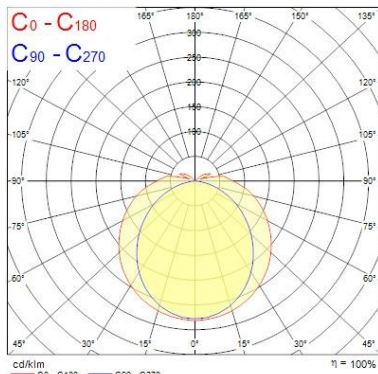

SylBatten LED - DALI

SYLBATTEN LED 605MM 2000LM 6000K DALI (TP5)

0045195

LED Flickering Rate	Ultra low (5% or less)
Max. Luminaires per 10A C Breaker	32
Max. Luminaires per 13A C Breaker	42
Max. Luminaires per 16A C Breaker	53
Max. Luminaires per 20A C Breaker	66

Lifetime data

Lumen maintenance - L70 B50	50000
Lumen maintenance - L70 B20	30000
Lumen maintenance - L70 B10	15000
Lumen maintenance - L80 B50	30000
Lumen maintenance - L80 B20	30000
Lumen maintenance - L80 B10	15000
Lumen maintenance - L90 B50	15000
Lumen maintenance - L90 B20	15000
Lumen maintenance - L90 B10	15000
Average life (Nominal) (h)	50000

Physical data

Housing colour	White RAL 9016
IP rating	IP20
IK rating	IK07
Diffuser finish	Opal
Diffuser material	Polycarbonate
Nominal Product Length (mm)	605
Nominal Product Width (mm)	66
Nominal Product Height (mm)	76
Weight (kg)	1.5

Packaging

Single packaging type	Carton
Product EAN number	5410288451954
Packaging single length / height (cm)	62.0
Packaging single width (cm)	8.0
Packaging single depth (cm)	9.0
DUN14 (outer)	05410288451954
Units per outer package	1
Packaging outer length / height (cm)	62.0
Packaging outer width (cm)	8.0
Packaging outer depth (cm)	9.0

PHOTOMETRY

SylBatten LED - DALI SYLBATTEN LED 605MM 2000LM 6000K DALI (TP5) 0045195

TECHNICAL DRAWINGS