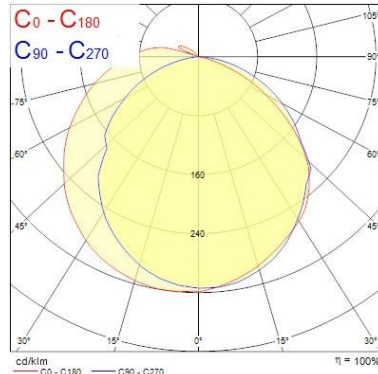

SylBatten LED - DALI

SYLBATTEN LED 605MM 2000LM 6000K DALI (TP5)

0045195

LED Flickering Rate	Ultra low (5% or less)
Max. Luminaires per 10A C Breaker	32
Max. Luminaires per 13A C Breaker	42
Max. Luminaires per 16A C Breaker	53
Max. Luminaires per 20A C Breaker	66

Lifetime data

Lumen maintenance - L70 B50	50000
Lumen maintenance - L70 B20	30000
Lumen maintenance - L70 B10	15000
Lumen maintenance - L80 B50	30000
Lumen maintenance - L80 B20	30000
Lumen maintenance - L80 B10	15000
Lumen maintenance - L90 B50	15000
Lumen maintenance - L90 B20	15000
Lumen maintenance - L90 B10	15000
Average life (Nominal) (h)	50000

Physical data

Housing colour	White RAL 9016
IP rating	IP20
IK rating	IK07
Diffuser finish	Opal
Diffuser material	Polycarbonate
Nominal Product Length (mm)	605
Nominal Product Width (mm)	66
Nominal Product Height (mm)	76
Weight (kg)	1.5

Packaging

Single packaging type	Carton
Product EAN number	5410288451954
Packaging single length / height (cm)	62.0
Packaging single width (cm)	8.0
Packaging single depth (cm)	9.0
DUN14 (outer)	05410288451954
Units per outer package	1
Packaging outer length / height (cm)	62.0
Packaging outer width (cm)	8.0
Packaging outer depth (cm)	9.0

PHOTOMETRY

SylBatten LED - DALI SYLBATTEN LED 605MM 2000LM 6000K DALI (TP5) 0045195

TECHNICAL DRAWINGS