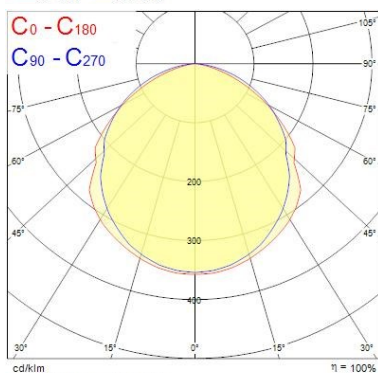

SylBatten LED - DALI

SYLBATTEN LED 605MM 2000LM 6000K DALI (TP5)

0045195

LED Flickering Rate	Ultra low (5% or less)
Max. Luminaires per 10A C Breaker	32
Max. Luminaires per 13A C Breaker	42
Max. Luminaires per 16A C Breaker	53
Max. Luminaires per 20A C Breaker	66

Lifetime data

Lumen maintenance - L70 B50	50000
Lumen maintenance - L70 B20	30000
Lumen maintenance - L70 B10	15000
Lumen maintenance - L80 B50	30000
Lumen maintenance - L80 B20	30000
Lumen maintenance - L80 B10	15000
Lumen maintenance - L90 B50	15000
Lumen maintenance - L90 B20	15000
Lumen maintenance - L90 B10	15000
Average life (Nominal) (h)	50000

Physical data

Housing colour	White RAL 9016
IP rating	IP20
IK rating	IK07
Diffuser finish	Opal
Diffuser material	Polycarbonate
Nominal Product Length (mm)	605
Nominal Product Width (mm)	66
Nominal Product Height (mm)	76
Weight (kg)	1.5

Packaging

Single packaging type	Carton
Product EAN number	5410288451954
Packaging single length / height (cm)	62.0
Packaging single width (cm)	8.0
Packaging single depth (cm)	9.0
DUN14 (outer)	05410288451954
Units per outer package	1
Packaging outer length / height (cm)	62.0
Packaging outer width (cm)	8.0
Packaging outer depth (cm)	9.0

PHOTOMETRY

SylBatten LED - DALI SYLBATTEN LED 605MM 2000LM 6000K DALI (TP5) 0045195

TECHNICAL DRAWINGS