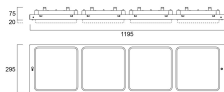

Physical data

Housing colour	White
IP rating	IP20
IK rating	IK02
Diffuser finish	Clear
Diffuser material	Polycarbonate
Nominal Product Length (mm)	1195
Nominal Product Width (mm)	295
Nominal Product Height (mm)	75
Weight (kg)	6.2
Recessed Depth (mm)	150

Packaging

Single packaging type	Carton
Product EAN number	5025768693955
Packaging single length / height (cm)	132.3
Packaging single width (cm)	33.9
Packaging single depth (cm)	11.6
DUN14 (outer)	05025768693955
Units per outer package	1
Packaging outer length / height (cm)	132.3
Packaging outer width (cm)	33.9
Packaging outer depth (cm)	11.6

Safety data

Dry applications use only	Yes
---------------------------	-----

PHOTOMETRY

PIXER RECESSED 1200x300

PIXER RECESSED 1200X300 HE 4P 4000K SSC01 EM
2069395

TECHNICAL DRAWINGS

Concord 2069395

This luminaire contains built in LED lamps.