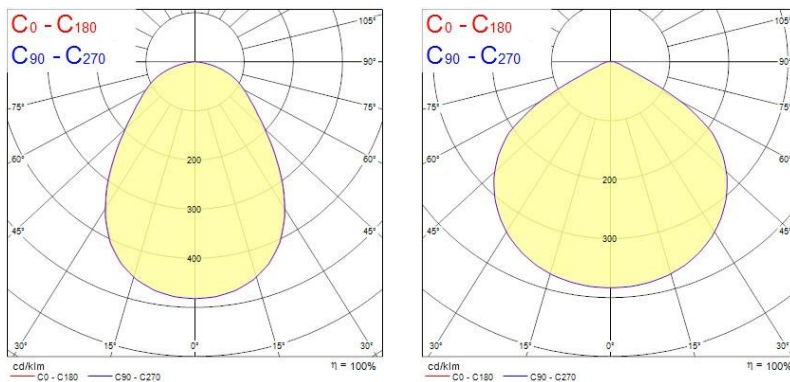

Pixer Recessed 1200x300

PIXER RECESSED 1200X300 HE 4P 4000K SSC01 EM
2069395

Lumen maintenance - L80 B20	72000
Lumen maintenance - L80 B10	72000
Lumen maintenance - L90 B50	72000
Lumen maintenance - L90 B20	66000
Lumen maintenance - L90 B10	61000

Physical data

Housing colour	White
IP rating	IP20
IK rating	IK02
Diffuser finish	Clear
Diffuser material	Polycarbonate
Nominal Product Length (mm)	1195
Nominal Product Width (mm)	295
Nominal Product Height (mm)	75
Weight (kg)	6.2
Recessed Depth (mm)	150

Packaging

Single packaging type	Carton
Product EAN number	5025768693955
Packaging single length / height (cm)	132.3
Packaging single width (cm)	33.9
Packaging single depth (cm)	11.6
DUN14 (outer)	05025768693955
Units per outer package	1
Packaging outer length / height (cm)	132.3
Packaging outer width (cm)	33.9
Packaging outer depth (cm)	11.6

Safety data

Dry applications use only	Yes

PHOTOMETRY