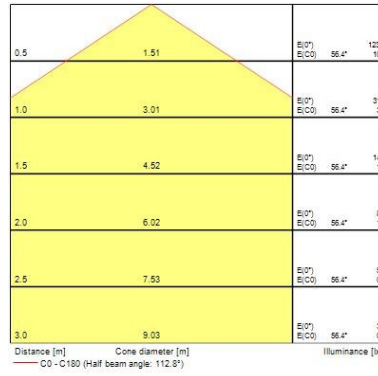

PIXER RECESSED 1200x300

PIXER RECESSED 1200X300 HE 4P 4000K SSC01 EM
2069395

TECHNICAL DRAWINGS

Concord 2069395

This luminaire contains built in LED lamps.

LED

The lamps cannot be changed in the luminaire.

874/2012