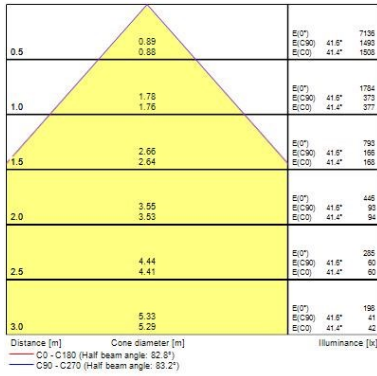

PIXER RECESSED 1200x300

PIXER RECESSED 1200X300 HE 4P 4000K SSC01 EM
2069395

TECHNICAL DRAWINGS

Concord 2069395

This luminaire contains built in LED lamps.

LED

The lamps cannot be changed in the luminaire.

874/2012