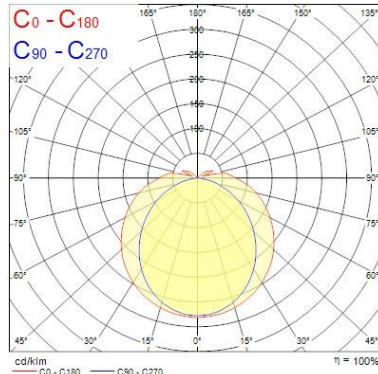

SylBatten LED - DALI

SYLBATTEN LED 1205MM 3000LM 4000K DALI (TP5)

0045190

Glow Wire Test (°C)	850
Nominal Frequency (Hz)	50Hz
LED Flickering Rate	Ultra low (5% or less)
Max. Luminaires per 10A C Breaker	32
Max. Luminaires per 13A C Breaker	42
Max. Luminaires per 16A C Breaker	53
Max. Luminaires per 20A C Breaker	66

Lifetime data

Lumen maintenance - L70 B50	50000
Lumen maintenance - L70 B20	30000
Lumen maintenance - L70 B10	15000
Lumen maintenance - L80 B50	30000
Lumen maintenance - L80 B20	30000
Lumen maintenance - L80 B10	15000
Lumen maintenance - L90 B50	15000
Lumen maintenance - L90 B20	15000
Lumen maintenance - L90 B10	15000
Average life (Nominal) (h)	50000

Physical data

Housing colour	White RAL 9016
IP rating	IP20
IK rating	IK07
Diffuser finish	Opal
Diffuser material	Polycarbonate
Nominal Product Length (mm)	1205
Nominal Product Width (mm)	66
Nominal Product Height (mm)	76
Weight (kg)	2.544

Packaging

Single packaging type	Carton
Product EAN number	5410288451909
Packaging single length / height (cm)	124.2
Packaging single width (cm)	8.1
Packaging single depth (cm)	9.2
DUN14 (outer)	05410288451909
Units per outer package	1
Packaging outer length / height (cm)	124.2
Packaging outer width (cm)	8.1
Packaging outer depth (cm)	9.2

PHOTOMETRY

SylBatten LED - DALI SYLBATTEN LED 1205MM 3000LM 4000K DALI (TP5) 0045190

TECHNICAL DRAWINGS