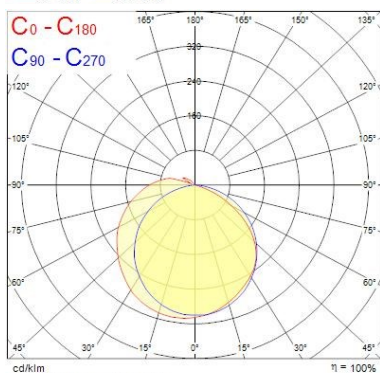

SylBatten LED - DALI

SYLBATTEN LED 1205MM 3000LM 4000K DALI (TP5)

0045190

Glow Wire Test (°C)	850
Nominal Frequency (Hz)	50Hz
LED Flickering Rate	Ultra low (5% or less)
Max. Luminaires per 10A C Breaker	32
Max. Luminaires per 13A C Breaker	42
Max. Luminaires per 16A C Breaker	53
Max. Luminaires per 20A C Breaker	66

Lifetime data

Lumen maintenance - L70 B50	50000
Lumen maintenance - L70 B20	30000
Lumen maintenance - L70 B10	15000
Lumen maintenance - L80 B50	30000
Lumen maintenance - L80 B20	30000
Lumen maintenance - L80 B10	15000
Lumen maintenance - L90 B50	15000
Lumen maintenance - L90 B20	15000
Lumen maintenance - L90 B10	15000
Average life (Nominal) (h)	50000

Physical data

Housing colour	White RAL 9016
IP rating	IP20
IK rating	IK07
Diffuser finish	Opal
Diffuser material	Polycarbonate
Nominal Product Length (mm)	1205
Nominal Product Width (mm)	66
Nominal Product Height (mm)	76
Weight (kg)	2.544

Packaging

Single packaging type	Carton
Product EAN number	5410288451909
Packaging single length / height (cm)	124.2
Packaging single width (cm)	8.1
Packaging single depth (cm)	9.2
DUN14 (outer)	05410288451909
Units per outer package	1
Packaging outer length / height (cm)	124.2
Packaging outer width (cm)	8.1
Packaging outer depth (cm)	9.2

PHOTOMETRY

SylBatten LED - DALI SYLBATTEN LED 1205MM 3000LM 4000K DALI (TP5) 0045190

TECHNICAL DRAWINGS