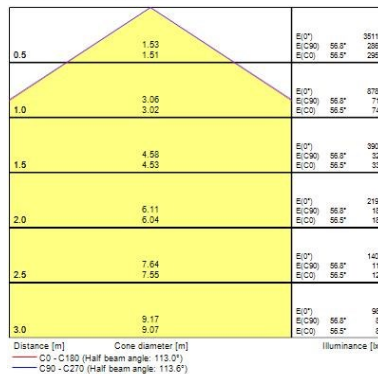

SylBatten LED - DALI

SYLBATTEN LED 1205MM 3000LM 4000K DALI (TP5)

0045190

Glow Wire Test (°C)	850
Nominal Frequency (Hz)	50Hz
LED Flickering Rate	Ultra low (5% or less)
Max. Luminaires per 10A C Breaker	32
Max. Luminaires per 13A C Breaker	42
Max. Luminaires per 16A C Breaker	53
Max. Luminaires per 20A C Breaker	66

Lifetime data

Lumen maintenance - L70 B50	50000
Lumen maintenance - L70 B20	30000
Lumen maintenance - L70 B10	15000
Lumen maintenance - L80 B50	30000
Lumen maintenance - L80 B20	30000
Lumen maintenance - L80 B10	15000
Lumen maintenance - L90 B50	15000
Lumen maintenance - L90 B20	15000
Lumen maintenance - L90 B10	15000
Average life (Nominal) (h)	50000

Physical data

Housing colour	White RAL 9016
IP rating	IP20
IK rating	IK07
Diffuser finish	Opal
Diffuser material	Polycarbonate
Nominal Product Length (mm)	1205
Nominal Product Width (mm)	66
Nominal Product Height (mm)	76
Weight (kg)	2.544

Packaging

Single packaging type	Carton
Product EAN number	5410288451909
Packaging single length / height (cm)	124.2
Packaging single width (cm)	8.1
Packaging single depth (cm)	9.2
DUN14 (outer)	05410288451909
Units per outer package	1
Packaging outer length / height (cm)	124.2
Packaging outer width (cm)	8.1
Packaging outer depth (cm)	9.2

PHOTOMETRY

SylBatten LED - DALI SYLBATTEN LED 1205MM 3000LM 4000K DALI (TP5) 0045190

TECHNICAL DRAWINGS