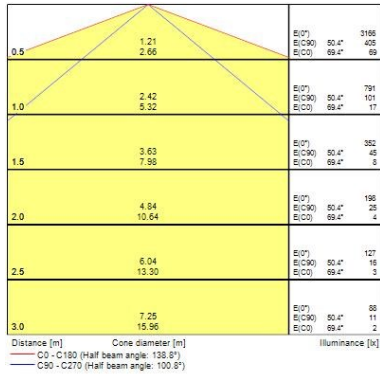

SylBatten LED - DALI

SYLBATTEN LED 1205MM 3000LM 4000K DALI (TP5)

0045190

Glow Wire Test (°C)	850
Nominal Frequency (Hz)	50Hz
LED Flickering Rate	Ultra low (5% or less)
Max. Luminaires per 10A C Breaker	32
Max. Luminaires per 13A C Breaker	42
Max. Luminaires per 16A C Breaker	53
Max. Luminaires per 20A C Breaker	66

Lifetime data

Lumen maintenance - L70 B50	50000
Lumen maintenance - L70 B20	30000
Lumen maintenance - L70 B10	15000
Lumen maintenance - L80 B50	30000
Lumen maintenance - L80 B20	30000
Lumen maintenance - L80 B10	15000
Lumen maintenance - L90 B50	15000
Lumen maintenance - L90 B20	15000
Lumen maintenance - L90 B10	15000
Average life (Nominal) (h)	50000

Physical data

Housing colour	White RAL 9016
IP rating	IP20
IK rating	IK07
Diffuser finish	Opal
Diffuser material	Polycarbonate
Nominal Product Length (mm)	1205
Nominal Product Width (mm)	66
Nominal Product Height (mm)	76
Weight (kg)	2.544

Packaging

Single packaging type	Carton
Product EAN number	5410288451909
Packaging single length / height (cm)	124.2
Packaging single width (cm)	8.1
Packaging single depth (cm)	9.2
DUN14 (outer)	05410288451909
Units per outer package	1
Packaging outer length / height (cm)	124.2
Packaging outer width (cm)	8.1
Packaging outer depth (cm)	9.2

PHOTOMETRY

SylBatten LED - DALI SYLBATTEN LED 1205MM 3000LM 4000K DALI (TP5) 0045190

TECHNICAL DRAWINGS