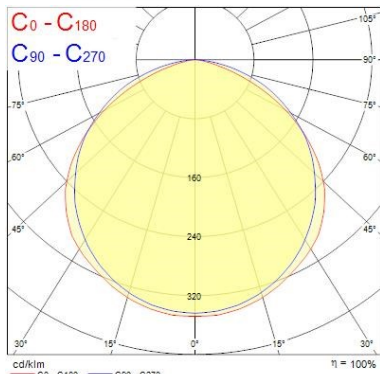

SylBatten LED - DALI

SYLBATTEN LED 1205MM 3000LM 4000K DALI (TP5)

0045190

Glow Wire Test (°C)	850
Nominal Frequency (Hz)	50Hz
LED Flickering Rate	Ultra low (5% or less)
Max. Luminaires per 10A C Breaker	32
Max. Luminaires per 13A C Breaker	42
Max. Luminaires per 16A C Breaker	53
Max. Luminaires per 20A C Breaker	66

Lifetime data

Lumen maintenance - L70 B50	50000
Lumen maintenance - L70 B20	30000
Lumen maintenance - L70 B10	15000
Lumen maintenance - L80 B50	30000
Lumen maintenance - L80 B20	30000
Lumen maintenance - L80 B10	15000
Lumen maintenance - L90 B50	15000
Lumen maintenance - L90 B20	15000
Lumen maintenance - L90 B10	15000
Average life (Nominal) (h)	50000

Physical data

Housing colour	White RAL 9016
IP rating	IP20
IK rating	IK07
Diffuser finish	Opal
Diffuser material	Polycarbonate
Nominal Product Length (mm)	1205
Nominal Product Width (mm)	66
Nominal Product Height (mm)	76
Weight (kg)	2.544

Packaging

Single packaging type	Carton
Product EAN number	5410288451909
Packaging single length / height (cm)	124.2
Packaging single width (cm)	8.1
Packaging single depth (cm)	9.2
DUN14 (outer)	05410288451909
Units per outer package	1
Packaging outer length / height (cm)	124.2
Packaging outer width (cm)	8.1
Packaging outer depth (cm)	9.2

PHOTOMETRY

SylBatten LED - DALI SYLBATTEN LED 1205MM 3000LM 4000K DALI (TP5) 0045190

TECHNICAL DRAWINGS