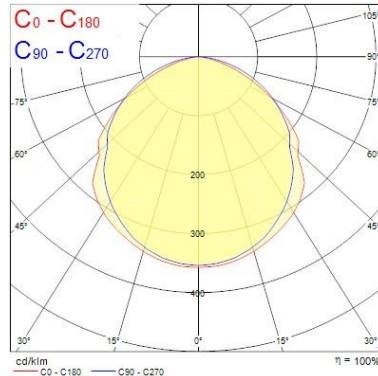

SylBatten LED - DALI

SYLBATTEN LED 605MM 1000LM 4000K DALI (TP5)

0045188

Glow Wire Test (°C)	850
Nominal Frequency (Hz)	50Hz
LED Flickering Rate	Ultra low (5% or less)
Max. Luminaires per 10A C Breaker	60
Max. Luminaires per 13A C Breaker	79
Max. Luminaires per 16A C Breaker	98
Max. Luminaires per 20A C Breaker	122

Lifetime data

Lumen maintenance - L70 B50	50000
Lumen maintenance - L70 B20	30000
Lumen maintenance - L70 B10	15000
Lumen maintenance - L80 B50	30000
Lumen maintenance - L80 B20	30000
Lumen maintenance - L80 B10	15000
Lumen maintenance - L90 B50	15000
Lumen maintenance - L90 B20	15000
Lumen maintenance - L90 B10	15000
Average life (Nominal) (h)	50000

Physical data

Housing colour	White RAL 9016
IP rating	IP20
IK rating	IK07
Diffuser finish	Opal
Diffuser material	Polycarbonate
Nominal Product Length (mm)	605
Nominal Product Width (mm)	66
Nominal Product Height (mm)	76
Weight (kg)	1.5

Packaging

Single packaging type	Without Packaging
Product EAN number	5410288451886
Packaging single length / height (cm)	62.0
Packaging single width (cm)	8.0
Packaging single depth (cm)	9.0
DUN14 (outer)	05410288451886
Units per outer package	1
Packaging outer length / height (cm)	62.0
Packaging outer width (cm)	8.0
Packaging outer depth (cm)	9.0

PHOTOMETRY

SylBatten LED - DALI SYLBATTEN LED 605MM 1000LM 4000K DALI (TP5) 0045188

TECHNICAL DRAWINGS