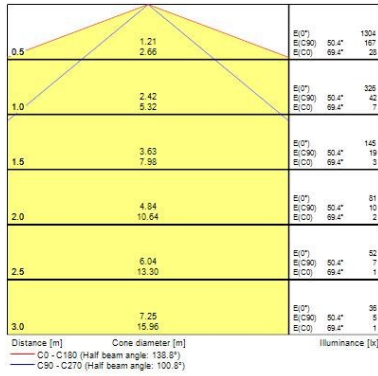

SylBatten LED - DALI

SYLBATTEN LED 605MM 1000LM 4000K DALI (TP5)

0045188

Glow Wire Test (°C)	850
Nominal Frequency (Hz)	50Hz
LED Flickering Rate	Ultra low (5% or less)
Max. Luminaires per 10A C Breaker	60
Max. Luminaires per 13A C Breaker	79
Max. Luminaires per 16A C Breaker	98
Max. Luminaires per 20A C Breaker	122

Lifetime data

Lumen maintenance - L70 B50	50000
Lumen maintenance - L70 B20	30000
Lumen maintenance - L70 B10	15000
Lumen maintenance - L80 B50	30000
Lumen maintenance - L80 B20	30000
Lumen maintenance - L80 B10	15000
Lumen maintenance - L90 B50	15000
Lumen maintenance - L90 B20	15000
Lumen maintenance - L90 B10	15000
Average life (Nominal) (h)	50000

Physical data

Housing colour	White RAL 9016
IP rating	IP20
IK rating	IK07
Diffuser finish	Opal
Diffuser material	Polycarbonate
Nominal Product Length (mm)	605
Nominal Product Width (mm)	66
Nominal Product Height (mm)	76
Weight (kg)	1.5

Packaging

Single packaging type	Without Packaging
Product EAN number	5410288451886
Packaging single length / height (cm)	62.0
Packaging single width (cm)	8.0
Packaging single depth (cm)	9.0
DUN14 (outer)	05410288451886
Units per outer package	1
Packaging outer length / height (cm)	62.0
Packaging outer width (cm)	8.0
Packaging outer depth (cm)	9.0

PHOTOMETRY

SylBatten LED - DALI SYLBATTEN LED 605MM 1000LM 4000K DALI (TP5) 0045188

TECHNICAL DRAWINGS