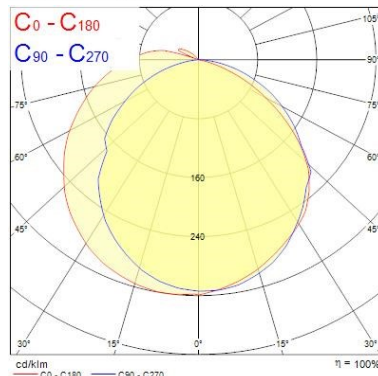

SylBatten LED - DALI

SYLBATTEN LED 605MM 1000LM 4000K DALI (TP5)

0045188

Glow Wire Test (°C)	850
Nominal Frequency (Hz)	50Hz
LED Flickering Rate	Ultra low (5% or less)
Max. Luminaires per 10A C Breaker	60
Max. Luminaires per 13A C Breaker	79
Max. Luminaires per 16A C Breaker	98
Max. Luminaires per 20A C Breaker	122

Lifetime data

Lumen maintenance - L70 B50	50000
Lumen maintenance - L70 B20	30000
Lumen maintenance - L70 B10	15000
Lumen maintenance - L80 B50	30000
Lumen maintenance - L80 B20	30000
Lumen maintenance - L80 B10	15000
Lumen maintenance - L90 B50	15000
Lumen maintenance - L90 B20	15000
Lumen maintenance - L90 B10	15000
Average life (Nominal) (h)	50000

Physical data

Housing colour	White RAL 9016
IP rating	IP20
IK rating	IK07
Diffuser finish	Opal
Diffuser material	Polycarbonate
Nominal Product Length (mm)	605
Nominal Product Width (mm)	66
Nominal Product Height (mm)	76
Weight (kg)	1.5

Packaging

Single packaging type	Without Packaging
Product EAN number	5410288451886
Packaging single length / height (cm)	62.0
Packaging single width (cm)	8.0
Packaging single depth (cm)	9.0
DUN14 (outer)	05410288451886
Units per outer package	1
Packaging outer length / height (cm)	62.0
Packaging outer width (cm)	8.0
Packaging outer depth (cm)	9.0

PHOTOMETRY

SylBatten LED - DALI SYLBATTEN LED 605MM 1000LM 4000K DALI (TP5) 0045188

TECHNICAL DRAWINGS