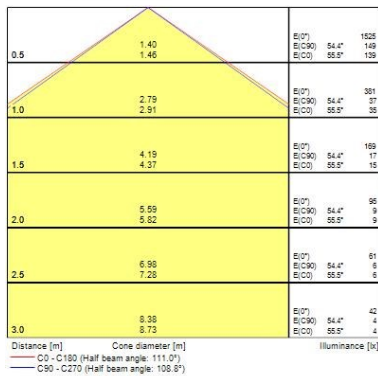

SylBatten LED - DALI

SYLBATTEN LED 605MM 1000LM 4000K DALI (TP5)

0045188

Glow Wire Test (°C)	850
Nominal Frequency (Hz)	50Hz
LED Flickering Rate	Ultra low (5% or less)
Max. Luminaires per 10A C Breaker	60
Max. Luminaires per 13A C Breaker	79
Max. Luminaires per 16A C Breaker	98
Max. Luminaires per 20A C Breaker	122

Lifetime data

Lumen maintenance - L70 B50	50000
Lumen maintenance - L70 B20	30000
Lumen maintenance - L70 B10	15000
Lumen maintenance - L80 B50	30000
Lumen maintenance - L80 B20	30000
Lumen maintenance - L80 B10	15000
Lumen maintenance - L90 B50	15000
Lumen maintenance - L90 B20	15000
Lumen maintenance - L90 B10	15000
Average life (Nominal) (h)	50000

Physical data

Housing colour	White RAL 9016
IP rating	IP20
IK rating	IK07
Diffuser finish	Opal
Diffuser material	Polycarbonate
Nominal Product Length (mm)	605
Nominal Product Width (mm)	66
Nominal Product Height (mm)	76
Weight (kg)	1.5

Packaging

Single packaging type	Without Packaging
Product EAN number	5410288451886
Packaging single length / height (cm)	62.0
Packaging single width (cm)	8.0
Packaging single depth (cm)	9.0
DUN14 (outer)	05410288451886
Units per outer package	1
Packaging outer length / height (cm)	62.0
Packaging outer width (cm)	8.0
Packaging outer depth (cm)	9.0

PHOTOMETRY

SylBatten LED - DALI SYLBATTEN LED 605MM 1000LM 4000K DALI (TP5) 0045188

TECHNICAL DRAWINGS