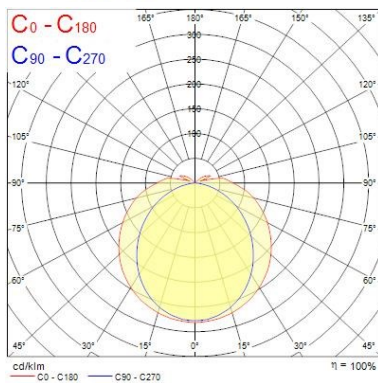

SylBatten LED - DALI

SYLBATTEN LED 605MM 1000LM 4000K DALI (TP5)

0045188

Glow Wire Test (°C)	850
Nominal Frequency (Hz)	50Hz
LED Flickering Rate	Ultra low (5% or less)
Max. Luminaires per 10A C Breaker	60
Max. Luminaires per 13A C Breaker	79
Max. Luminaires per 16A C Breaker	98
Max. Luminaires per 20A C Breaker	122

Lifetime data

Lumen maintenance - L70 B50	50000
Lumen maintenance - L70 B20	30000
Lumen maintenance - L70 B10	15000
Lumen maintenance - L80 B50	30000
Lumen maintenance - L80 B20	30000
Lumen maintenance - L80 B10	15000
Lumen maintenance - L90 B50	15000
Lumen maintenance - L90 B20	15000
Lumen maintenance - L90 B10	15000
Average life (Nominal) (h)	50000

Physical data

Housing colour	White RAL 9016
IP rating	IP20
IK rating	IK07
Diffuser finish	Opal
Diffuser material	Polycarbonate
Nominal Product Length (mm)	605
Nominal Product Width (mm)	66
Nominal Product Height (mm)	76
Weight (kg)	1.5

Packaging

Single packaging type	Without Packaging
Product EAN number	5410288451886
Packaging single length / height (cm)	62.0
Packaging single width (cm)	8.0
Packaging single depth (cm)	9.0
DUN14 (outer)	05410288451886
Units per outer package	1
Packaging outer length / height (cm)	62.0
Packaging outer width (cm)	8.0
Packaging outer depth (cm)	9.0

PHOTOMETRY

SylBatten LED - DALI SYLBATTEN LED 605MM 1000LM 4000K DALI (TP5) 0045188

TECHNICAL DRAWINGS