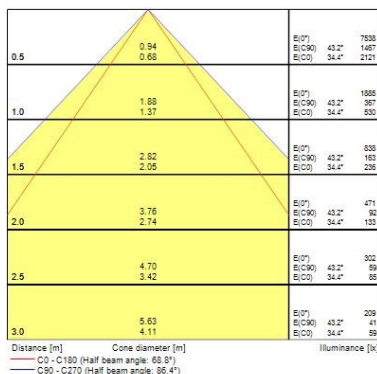

Officelyte Linear LED

OFFICELYTE 1200x300 HE 4K DALI
2069266

Lumen maintenance - L80 B20	60000
Lumen maintenance - L80 B10	60000
Lumen maintenance - L90 B50	60000
Lumen maintenance - L90 B20	48000
Lumen maintenance - L90 B10	34000

Physical data

Housing colour	White - RAL9016
IP rating	IP20
IK rating	IK02
Diffuser finish	Satine
Diffuser material	Acrylic
Nominal Product Length (mm)	1197
Nominal Product Width (mm)	297
Nominal Product Height (mm)	74
Weight (kg)	4.73
Recessed Depth (mm)	200

Packaging

Single packaging type	Carton
Product EAN number	5025768692668
Packaging single length / height (cm)	130.5
Packaging single width (cm)	35.0
Packaging single depth (cm)	14.2
DUN14 (outer)	05025768692668
Units per outer package	1
Packaging outer length / height (cm)	130.5
Packaging outer width (cm)	35.0
Packaging outer depth (cm)	14.2

PHOTOMETRY

TECHNICAL DRAWINGS