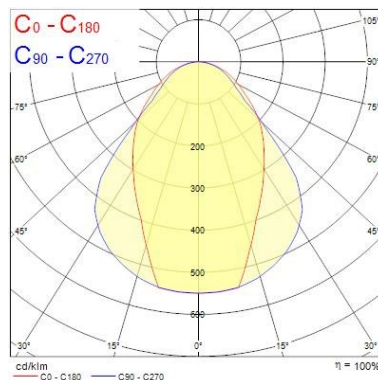

Officelyte Linear LED

OFFICELYTE 1200x300 HE 4K DALI
2069266

Lumen maintenance - L80 B20	60000
Lumen maintenance - L80 B10	60000
Lumen maintenance - L90 B50	60000
Lumen maintenance - L90 B20	48000
Lumen maintenance - L90 B10	34000

Physical data

Housing colour	White - RAL9016
IP rating	IP20
IK rating	IK02
Diffuser finish	Satine
Diffuser material	Acrylic
Nominal Product Length (mm)	1197
Nominal Product Width (mm)	297
Nominal Product Height (mm)	74
Weight (kg)	4.73
Recessed Depth (mm)	200

Packaging

Single packaging type	Carton
Product EAN number	5025768692668
Packaging single length / height (cm)	130.5
Packaging single width (cm)	35.0
Packaging single depth (cm)	14.2
DUN14 (outer)	05025768692668
Units per outer package	1
Packaging outer length / height (cm)	130.5
Packaging outer width (cm)	35.0
Packaging outer depth (cm)	14.2

PHOTOMETRY

TECHNICAL DRAWINGS