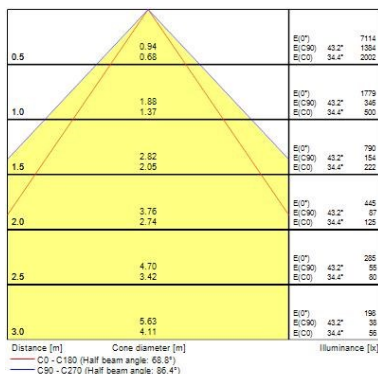

Officelyte Linear LED

OFFICELYTE 1200x300 HE 3K DALI
2069264

Lumen maintenance - L80 B20	60000
Lumen maintenance - L80 B10	60000
Lumen maintenance - L90 B50	60000
Lumen maintenance - L90 B20	48000
Lumen maintenance - L90 B10	34000

Physical data

Housing colour	White - RAL9016
IP rating	IP20
IK rating	IK02
Diffuser finish	Satine
Diffuser material	Acrylic
Nominal Product Length (mm)	1197
Nominal Product Width (mm)	297
Nominal Product Height (mm)	74
Weight (kg)	4.73
Recessed Depth (mm)	200

Packaging

Single packaging type	Carton
Product EAN number	5025768692644
Packaging single length / height (cm)	130.5
Packaging single width (cm)	35.0
Packaging single depth (cm)	14.2
DUN14 (outer)	05025768692644
Units per outer package	1
Packaging outer length / height (cm)	130.5
Packaging outer width (cm)	35.0
Packaging outer depth (cm)	14.2

PHOTOMETRY

TECHNICAL DRAWINGS