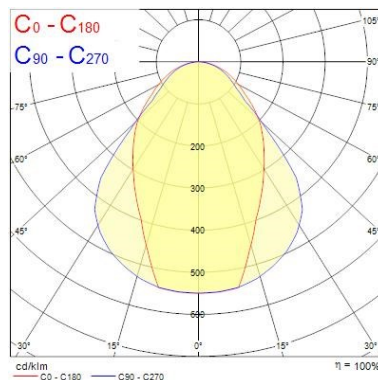

Officelyte Linear LED

OFFICELYTE 1200x300 HE 3K DALI
2069264

Lumen maintenance - L80 B20	60000
Lumen maintenance - L80 B10	60000
Lumen maintenance - L90 B50	60000
Lumen maintenance - L90 B20	48000
Lumen maintenance - L90 B10	34000

Physical data

Housing colour	White - RAL9016
IP rating	IP20
IK rating	IK02
Diffuser finish	Satine
Diffuser material	Acrylic
Nominal Product Length (mm)	1197
Nominal Product Width (mm)	297
Nominal Product Height (mm)	74
Weight (kg)	4.73
Recessed Depth (mm)	200

Packaging

Single packaging type	Carton
Product EAN number	5025768692644
Packaging single length / height (cm)	130.5
Packaging single width (cm)	35.0
Packaging single depth (cm)	14.2
DUN14 (outer)	05025768692644
Units per outer package	1
Packaging outer length / height (cm)	130.5
Packaging outer width (cm)	35.0
Packaging outer depth (cm)	14.2

PHOTOMETRY

TECHNICAL DRAWINGS