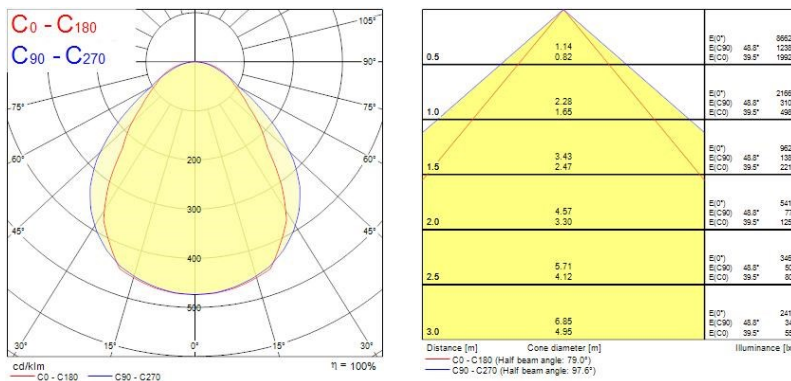

Officelyte LED

OFFICELYTE 600X600 HO 4K
2069255

Lumen maintenance - L90 B50	60000
Lumen maintenance - L90 B20	48000
Lumen maintenance - L90 B10	34000

Physical data

Housing colour	White - RAL9016
IP rating	IP20
IK rating	IK02
Diffuser finish	Satine
Diffuser material	Acrylic
Nominal Product Length (mm)	595
Nominal Product Width (mm)	595
Nominal Product Height (mm)	87
Weight (kg)	6.0
Recessed Depth (mm)	200

Packaging

Single packaging type	Carton
Product EAN number	5025768692552
Packaging single length / height (cm)	63.5
Packaging single width (cm)	73.0
Packaging single depth (cm)	15.5
DUN14 (outer)	05025768692552
Units per outer package	1
Packaging outer length / height (cm)	63.5
Packaging outer width (cm)	73.0
Packaging outer depth (cm)	15.5

PHOTOMETRY

TECHNICAL DRAWINGS