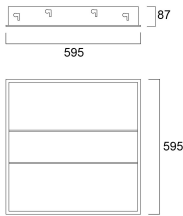

Officelyte LED OFFICELYTE 600X600 HO 4K 2069255

Concord 2069255

This luminaire contains built in LED lamps.

} **LED**

The lamps cannot be changed in the luminaire.

874/2012